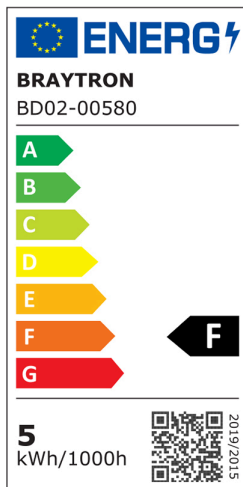

Braytron

TECHNICAL DATA SHEET

MODEL	BD02-00580
DESCRIPTION	BRY-SPOTLED G1-5W-RND-WHT-3IN1-LED SPOTLIGHT

BRAYTRON SRL

MUNICIPIUL BUCUREȘTI, SECTOR 6, BLD. IULIU MANIU, NR.616, CORP B, ET.1,BUCUREȘTI, Sector 6(RO)
info@braytron.com
www.braytron.com

General Characteristics

Model No	:	BD02-00580
Main Family	:	Indoor Lighting
Sub Family	:	LED Spotlight
Type	:	Spotlight
Body Color	:	White
Lamp Shape	:	Directional
Dimmable	:	Not-Dimmable
Light Source	:	LED
Warranty	:	2 Years
Class	:	CLASS II
IP	:	IP20

Product Characteristics

Wattage	:	5
Color Temperature	:	3IN1
Quse Lumen	:	450
Color Rendering Index (CRI)	:	≥80
Energy Efficiency Level	:	F
Beam Angle	:	38°

Electrical Characteristics

Lifetime	:	20000 h
Voltage	:	220-240V 50/60Hz
Power Factor	:	>0,5
Material	:	PC+PC
Working Temperature	:	-20°C ~ +40°C

Dimensions & Weight

Diameter	:	90 mm
P. Height	:	25 mm
Cutout	:	75 mm
Weight	:	55 gr

Package Informations

N.W.	:	5,5 kgs
G.W.	:	8,5 kgs
PCS/CTN	:	100
Length	:	50 cm
Width	:	39 cm
Height	:	21,3 cm
EAN	:	5949097740954