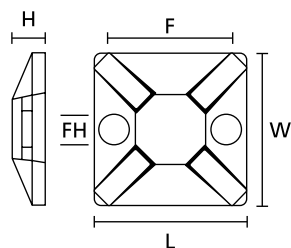

### Self Adhesive, Screw Fixing Cable Tie Mounts

- MB-Series Square-Cut, self adhesive, screwable

Where speed, simplicity and a firm fixing base are required these self adhesive clips are ideal. Particularly suitable for use in control cabinets, telecoms equipment or domestic appliances where the use of holes, screws or nuts and bolts are impractical or undesirable.

#### Features and Benefits

- Screw or self-adhesive versions
- Simple to install with a screw or bolt
- Excellent security, particularly in areas of high vibration
- Maximum adhesive surface area to achieve high pull-off force
- 4-way entry for cable tie for quicker and more flexible installation

Cable Tie Mounts MB and TY.

For more information on the types of adhesive please see page 118.

Cable Tie Mounts MB2A

Cable Tie Mounts MB3-5(A)

Cable Tie Mounts MB4CA

Cable Tie Mounts MB3A

TYPE	Width (W)	Length (L)	Height (H)	Hole Ø (FH)	Strap Width max. (G)	Material	Colour	Adhesive	Pack Cont.	Article-No.
MB2A	13.0	13.0	4.1	-	2.7	PA66	Natural (NA)	Synthetic rubber	100	151-01802
MB3A	19.0	19.0	3.8	3.1	4.1	PA66	Black (BK)	Synthetic rubber	100	151-28320
	19.0	19.0	3.8	3.1	4.1	PA66	Natural (NA)	Synthetic rubber	100	151-28349
MB4A3	28.0	28.0	4.7	4.0	5.4	PA66	Black (BK)	Acrylate	100	151-28430
MB4A	28.0	28.0	4.7	4.0	5.4	PA66	Black (BK)	Synthetic rubber	100	151-28412
	28.0	28.0	4.7	4.0	5.4	PA66	Natural (NA)	Synthetic rubber	100	151-28469
MB4CAS	29.0	29.0	5.7	4.2	5.4	PA66	Natural (NA)	Synthetic rubber	100	151-28449
MB4CA	29.0	29.0	5.7	4.2	5.4	PA66	Natural (NA)	Synthetic rubber	100	151-28459
MB5A	37.7	37.7	7.1	4.8	8.9	PA66	White (WH)	Synthetic rubber	100	151-28529
MB5A3	38.0	38.0	6.4	4.7	10.0	PA66	Black (BK)	Acrylate	100	151-28530