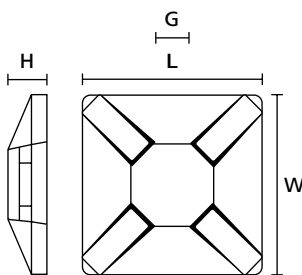

### Self Adhesive, Screw Fixing Cable Tie Mounts

- MB-Series Square-Cut, self adhesive, screwable

Where speed, simplicity and a firm fixing base are required these self adhesive clips are ideal. Particularly suitable for use in control cabinets, telecoms equipment or domestic appliances where the use of holes, screws or nuts and bolts are impractical or undesirable.

#### Features and Benefits

- Screw or self-adhesive versions
- Simple to install with a screw or bolt
- Excellent security, particularly in areas of high vibration
- Maximum adhesive surface area to achieve high pull-off force
- 4-way entry for cable tie for quicker and more flexible installation

Cable Tie Mounts MB and TY.

For more information on the types of adhesive please see page 118.

Cable Tie Mounts MB2A

Cable Tie Mounts MB3-5(A)

Cable Tie Mounts MB4CA

Cable Tie Mounts MB3A

TYPE	Width (W)	Length (L)	Height (H)	Hole Ø (FH)	Strap Width max. (G)	Material	Colour	Adhesive	Pack Cont.	Article-No.
MB2A	13.0	13.0	4.1	-	2.7	PA66	Natural (NA)	Synthetic rubber	100	151-01802
MB3A	19.0	19.0	3.8	3.1	4.1	PA66	Black (BK)	Synthetic rubber	100	151-28320
	19.0	19.0	3.8	3.1	4.1	PA66	Natural (NA)	Synthetic rubber	100	151-28349
MB4A3	28.0	28.0	4.7	4.0	5.4	PA66	Black (BK)	Acrylate	100	151-28430
MB4A	28.0	28.0	4.7	4.0	5.4	PA66	Black (BK)	Synthetic rubber	100	151-28412
	28.0	28.0	4.7	4.0	5.4	PA66	Natural (NA)	Synthetic rubber	100	151-28469
MB4CAS	29.0	29.0	5.7	4.2	5.4	PA66	Natural (NA)	Synthetic rubber	100	151-28449
MB4CA	29.0	29.0	5.7	4.2	5.4	PA66	Natural (NA)	Synthetic rubber	100	151-28459
MB5A	37.7	37.7	7.1	4.8	8.9	PA66	White (WH)	Synthetic rubber	100	151-28529
MB5A3	38.0	38.0	6.4	4.7	10.0	PA66	Black (BK)	Acrylate	100	151-28530

TYPE	Description	Material	Colour	Article-No.
T30ROSMB3A	T30ROS Cable Tie with Cable Tie Mount MB3A	PA66HS, PA66	Black (BK)	156-00317

All dimensions in mm. Subject to technical changes.