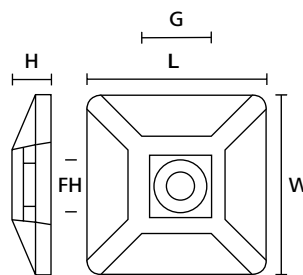

Cable Tie Mounts MB and TY.

For more information on the types of adhesive please see page 118.

Cable Tie Mounts MB2A

Cable Tie Mounts MB3-5(A)

Cable Tie Mounts MB4CA

Cable Tie Mounts MB3A

TYPE	Width (W)	Length (L)	Height (H)	Hole Ø (FH)	Strap Width max. (G)	Material	Colour	Adhesive	Pack Cont.	Article-No.
MB2A	13.0	13.0	4.1	-	2.7	PA66	Natural (NA)	Synthetic rubber	100	151-01802
MB3A	19.0	19.0	3.8	3.1	4.1	PA66	Black (BK)	Synthetic rubber	100	151-28320
	19.0	19.0	3.8	3.1	4.1	PA66	Natural (NA)	Synthetic rubber	100	151-28349
MB4A3	28.0	28.0	4.7	4.0	5.4	PA66	Black (BK)	Acrylate	100	151-28430
MB4A	28.0	28.0	4.7	4.0	5.4	PA66	Black (BK)	Synthetic rubber	100	151-28412
	28.0	28.0	4.7	4.0	5.4	PA66	Natural (NA)	Synthetic rubber	100	151-28469
MB4CAS	29.0	29.0	5.7	4.2	5.4	PA66	Natural (NA)	Synthetic rubber	100	151-28449
MB4CA	29.0	29.0	5.7	4.2	5.4	PA66	Natural (NA)	Synthetic rubber	100	151-28459
MB5A	37.7	37.7	7.1	4.8	8.9	PA66	White (WH)	Synthetic rubber	100	151-28529
MB5A3	38.0	38.0	6.4	4.7	10.0	PA66	Black (BK)	Acrylate	100	151-28530

All dimensions in mm. Subject to technical changes.

Minimum Order Quantity (MOQ) may differ from package content. Other packaging options may also be available.

- 2-Piece Fixing Tie with Cable Tie Mount