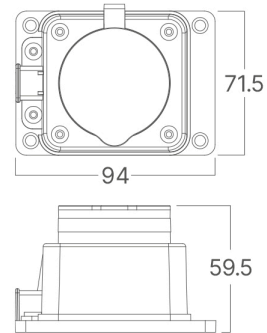

Braytron

TECHNICAL DATA SHEET

MODEL	BY72-01001
DESCRIPTION	BRY-IPLINE-1 WAY-WO/CABLE-TPE-IP44- SOCKET

BRAYTRON SRL

MUNICIPIUL BUCUREȘTI, SECTOR 6, BLD. IULIU MANIU, NR.616, CORP B, ET.1,BUCUREȘTI, Sector 6(RO)
info@braytron.com
www.braytron.com

General Characteristics

Model No	:	BY72-01001
Main Family	:	Electrical
Sub Family	:	Extension Cord
Type	:	Socket
Body Color	:	Black
Warranty	:	2 Years
Class	:	CLASS I
IP	:	IP44

Product Characteristics

Max. wattage	:	Max.3600 w
--------------	---	------------

Electrical Characteristics

Voltage	:	220-240V 50/60Hz
Material	:	TPE-Copper
Working Temperature	:	-20°C ~ +40°C

Package Informations

PCS/CTN	:	80
Length	:	55 cm
Width	:	27 cm
Height	:	29,5 cm
EAN	:	5949097751066