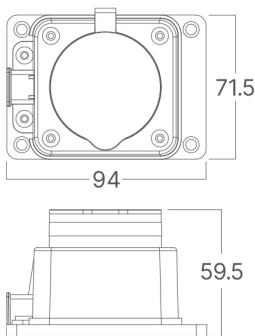

Braytron

TECHNICAL DATA SHEET

MODEL	BY72-01001
DESCRIPTION	BRY-IPLINE-1 WAY-WO/CABLE-TPE-IP44- SOCKET

BRAYTRON SRL

MUNICIPIUL BUCUREȘTI, SECTOR 6, BLD. IULIU MANIU, NR.616, CORP B, ET.1,BUCUREȘTI, Sector 6(RO)
info@braytron.com
www.braytron.com

General Characteristics

Model No	:	BY72-01001
Main Family	:	Electrical
Sub Family	:	Extension Cord
Type	:	Socket
Body Color	:	Black
Warranty	:	2 Years
Class	:	CLASS I
IP	:	IP44

Product Characteristics

Max. wattage	:	Max.3600 w
--------------	---	------------

Electrical Characteristics

Voltage	:	220-240V 50/60Hz
Material	:	TPE-Copper
Working Temperature	:	-20°C ~ +40°C

Package Informations

PCS/CTN	:	80
Length	:	55 cm
Width	:	27 cm
Height	:	29,5 cm
EAN	:	5949097751066