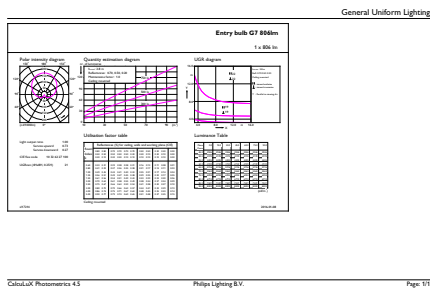

Product data

General Information		Lamp Current (Nom)	
Cap-Base	E27 [E27]		70 mA
RoHS mark	RoHS mark	Wattage Equivalent	60 W
Nominal Lifetime (Nom)	15000 h	Starting Time (Nom)	0.5 s
Switching Cycle	50000X	Warm Up Time to 60% Light (Nom)	0.5 s
Technical Type	7.5-60W	Power Factor (Nom)	0.5
		Voltage (Nom)	220-240 V
Light Technical		Temperature	
Color Code	865 [CCT of 6500K]	T-Case Maximum (Nom)	85 °C
Beam Angle (Nom)	200 °		
Luminous Flux (Nom)	806 lm	Controls and Dimming	
Luminous Flux (Rated) (Nom)	806 lm	Dimmable	No
Color Designation	Cool Daylight		
Correlated Color Temperature (Nom)	6500 K	Mechanical and Housing	
Luminous Efficacy (rated) (Nom)	107.00 lm/W	Bulb Finish	Frosted
Color Consistency	<6		
Color Rendering Index (Nom)	80	Approval and Application	
LLMF At End Of Nominal Lifetime (Nom)	70 %	Energy Efficiency Label (EEL)	A+
		Energy Consumption kWh/1000 h	8 kWh
Operating and Electrical		Product Data	
Input Frequency	50 to 60 Hz	Full product code	871869657785100
Power (Rated) (Nom)	7.5 W		

CorePro LEDbulbs

Order product name	CorePro LED bulb ND 7.5-60W A60 E27 865
EAN/UPC - Product	8718696577851
Order code	929001304832
Numerator - Quantity Per Pack	1
Numerator - Packs per outer box	10

Material Nr. (12NC)	929001304832
Net Weight (Piece)	0.076 kg

Dimensional drawing

A60 220-240V 8W-60W 806lm 6500K E27 ND

Product	D	C
CorePro LED bulb ND 7.5-60W A60 E27 865	60 mm	110 mm

Photometric data

CorePro LEDbulb 60W E27 865 FR A60

CorePro LEDbulb 40W E27 865 FR A60