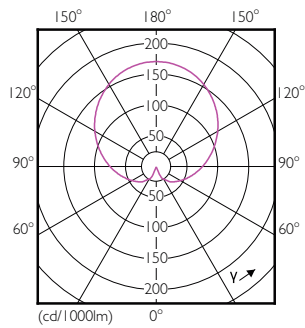

Product data

General Information		Lamp Current (Nom)	
Cap-Base	E27 [E27]		70 mA
RoHS mark	RoHS mark	Wattage Equivalent	60 W
Nominal Lifetime (Nom)	15000 h	Starting Time (Nom)	0.5 s
Switching Cycle	50000X	Warm Up Time to 60% Light (Nom)	0.5 s
Technical Type	7.5-60W	Power Factor (Nom)	0.5
		Voltage (Nom)	220-240 V
Light Technical		Temperature	
Color Code	865 [CCT of 6500K]	T-Case Maximum (Nom)	85 °C
Beam Angle (Nom)	200 °		
Luminous Flux (Nom)	806 lm	Controls and Dimming	
Luminous Flux (Rated) (Nom)	806 lm	Dimmable	No
Color Designation	Cool Daylight		
Correlated Color Temperature (Nom)	6500 K	Mechanical and Housing	
Luminous Efficacy (rated) (Nom)	107.00 lm/W	Bulb Finish	Frosted
Color Consistency	<6		
Color Rendering Index (Nom)	80	Approval and Application	
LLMF At End Of Nominal Lifetime (Nom)	70 %	Energy Efficiency Label (EEL)	A+
		Energy Consumption kWh/1000 h	8 kWh
Operating and Electrical		Product Data	
Input Frequency	50 to 60 Hz	Full product code	871869657785100
Power (Rated) (Nom)	7.5 W		

Dimensional drawing

A60 220-240V 8W-60W 806lm 6500K E27 ND

Product	D	C
CorePro LED bulb ND 7.5-60W A60 E27 865	60 mm	110 mm

Photometric data

CorePro LEDbulb 60W E27 865 FR A60

CorePro LEDbulb 40W E27 865 FR A60