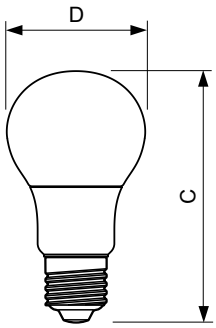

Product data

General Information		Lamp Current (Nom)	
Cap-Base	E27 [E27]		70 mA
RoHS mark	RoHS mark	Wattage Equivalent	60 W
Nominal Lifetime (Nom)	15000 h	Starting Time (Nom)	0.5 s
Switching Cycle	50000X	Warm Up Time to 60% Light (Nom)	0.5 s
Technical Type	7.5-60W	Power Factor (Nom)	0.5
		Voltage (Nom)	220-240 V
Light Technical		Temperature	
Color Code	865 [CCT of 6500K]	T-Case Maximum (Nom)	85 °C
Beam Angle (Nom)	200 °		
Luminous Flux (Nom)	806 lm	Controls and Dimming	
Luminous Flux (Rated) (Nom)	806 lm	Dimmable	No
Color Designation	Cool Daylight		
Correlated Color Temperature (Nom)	6500 K	Mechanical and Housing	
Luminous Efficacy (rated) (Nom)	107.00 lm/W	Bulb Finish	Frosted
Color Consistency	<6		
Color Rendering Index (Nom)	80	Approval and Application	
LLMF At End Of Nominal Lifetime (Nom)	70 %	Energy Efficiency Label (EEL)	A+
		Energy Consumption kWh/1000 h	8 kWh
Operating and Electrical		Product Data	
Input Frequency	50 to 60 Hz	Full product code	871869657785100
Power (Rated) (Nom)	7.5 W		

CorePro LEDbulbs

Order product name	CorePro LED bulb ND 7.5-60W A60 E27 865
EAN/UPC - Product	8718696577851
Order code	929001304832
Numerator - Quantity Per Pack	1
Numerator - Packs per outer box	10

Material Nr. (12NC)	929001304832
Net Weight (Piece)	0.076 kg

Dimensional drawing

A60 220-240V 8W-60W 806lm 6500K E27 ND

Product	D	C
CorePro LED bulb ND 7.5-60W A60 E27 865	60 mm	110 mm

Photometric data

CorePro LEDbulb 60W E27 865 FR A60

CorePro LEDbulb 40W E27 865 FR A60