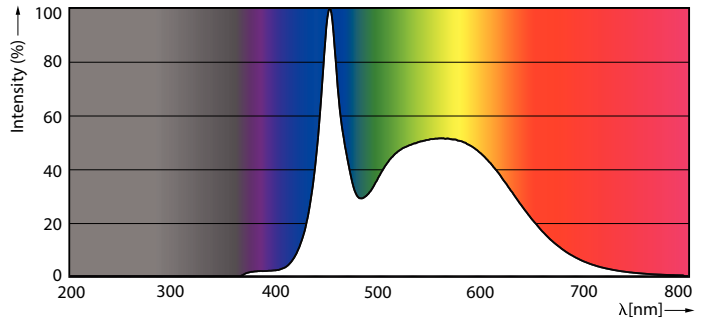

Product data

General Information		Lamp Current (Nom)	
Cap-Base	E27 [E27]		70 mA
RoHS mark	RoHS mark	Wattage Equivalent	60 W
Nominal Lifetime (Nom)	15000 h	Starting Time (Nom)	0.5 s
Switching Cycle	50000X	Warm Up Time to 60% Light (Nom)	0.5 s
Technical Type	7.5-60W	Power Factor (Nom)	0.5
		Voltage (Nom)	220-240 V
Light Technical		Temperature	
Color Code	865 [CCT of 6500K]	T-Case Maximum (Nom)	85 °C
Beam Angle (Nom)	200 °		
Luminous Flux (Nom)	806 lm	Controls and Dimming	
Luminous Flux (Rated) (Nom)	806 lm	Dimmable	No
Color Designation	Cool Daylight		
Correlated Color Temperature (Nom)	6500 K	Mechanical and Housing	
Luminous Efficacy (rated) (Nom)	107.00 lm/W	Bulb Finish	Frosted
Color Consistency	<6		
Color Rendering Index (Nom)	80	Approval and Application	
LLMF At End Of Nominal Lifetime (Nom)	70 %	Energy Efficiency Label (EEL)	A+
		Energy Consumption kWh/1000 h	8 kWh
Operating and Electrical		Product Data	
Input Frequency	50 to 60 Hz	Full product code	871869657785100
Power (Rated) (Nom)	7.5 W		

Dimensional drawing

A60 220-240V 8W-60W 806lm 6500K E27 ND

Product	D	C
CorePro LED bulb ND 7.5-60W A60 E27 865	60 mm	110 mm

Photometric data

CorePro LEDbulb 60W E27 865 FR A60

CorePro LEDbulb 40W E27 865 FR A60