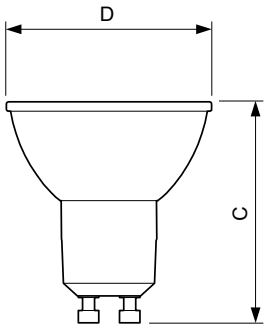

Dimensional drawing

GU10 230V 4W-35W 260lm 100D 3000K GU10ND

Product	D	C
Corepro LEDspot 4.6-50W GU10 840 36D	50 mm	54 mm

Photometric data

Classic LEDspotMV 50W GU10 840 36D CLA

CorePro LEDspotMV 50W GU10 830 36D CLA