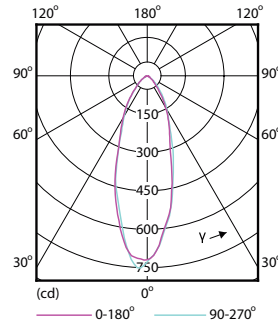

Product data

General Information	
Cap-Base	GU10 [GU10]
RoHS mark	RoHS mark
Nominal Lifetime (Nom)	15000 h
Switching Cycle	50000X
Technical Type	4.6-50W
Light Technical	
Colour Code	840 [CCT of 4000K]
Beam Angle (Nom)	36 °
Luminous Flux (Nom)	390 lm
Luminous Flux (Rated) (Nom)	390 lm
Luminous Intensity (Nom)	770 cd
Colour Designation	Cool White (CW)
Rated Beam Angle	36 °
Colour Temperature, horizontal (Nom)	4000 K
Luminous Efficacy (rated) (Nom)	84.00 lm/W
Color Consistency	<6
Colour Rendering Index horiz (Nom)	80
LLMF At End Of Nominal Lifetime (Nom)	70 %
Luminous Flux in 90° Cone (Rated)	390 lm

Dimensional drawing

GU10 230V 4W-35W 260lm 100D 3000K GU10ND

Product	D	C
Corepro LEDspot 4.6-50W GU10 840 36D	50 mm	54 mm

Photometric data

Classic LEDspotMV 50W GU10 840 36D CLA

CorePro LEDspotMV 50W GU10 830 36D CLA