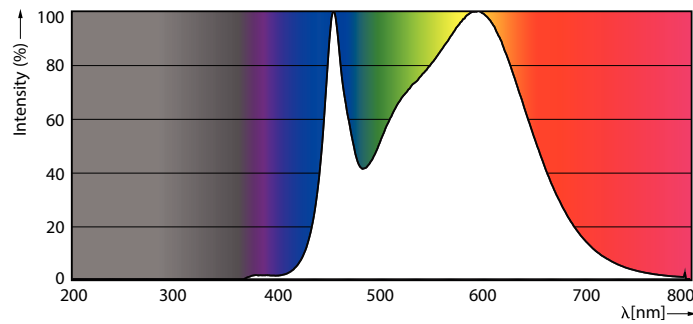

Product data

General Information	
Cap-Base	GU10 [GU10]
RoHS mark	RoHS mark
Nominal Lifetime (Nom)	15000 h
Switching Cycle	50000X
Technical Type	4.6-50W
Light Technical	
Colour Code	840 [CCT of 4000K]
Beam Angle (Nom)	36 °
Luminous Flux (Nom)	390 lm
Luminous Flux (Rated) (Nom)	390 lm
Luminous Intensity (Nom)	770 cd
Colour Designation	Cool White (CW)
Rated Beam Angle	36 °
Colour Temperature, horizontal (Nom)	4000 K
Luminous Efficacy (rated) (Nom)	84.00 lm/W
Color Consistency	<6
Colour Rendering Index horiz (Nom)	80
LLMF At End Of Nominal Lifetime (Nom)	70 %
Luminous Flux in 90° Cone (Rated)	390 lm

Dimensional drawing

GU10 230V 4W-35W 260lm 100D 3000K GU10ND

Product	D	C
Corepro LEDspot 4.6-50W GU10 840 36D	50 mm	54 mm

Photometric data

Classic LEDspotMV 50W GU10 840 36D CLA

CorePro LEDspotMV 50W GU10 830 36D CLA