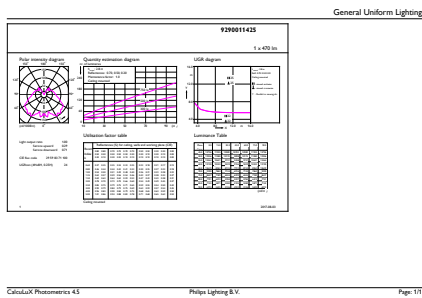

CorePro LEDcandle

Numerator - Quantity Per Pack	1
Numerator - Packs per outer box	10
Material Nr. (12NC)	929001142502

Net Weight (Piece)	0.040 kg

Dimensional drawing

Product	D	C
Corepro candle ND 5.5-40W E14 827 B35 CL	35 mm	106 mm

Photometric data

CorePro LEDcandle 40W E14 827 CL B35 ND