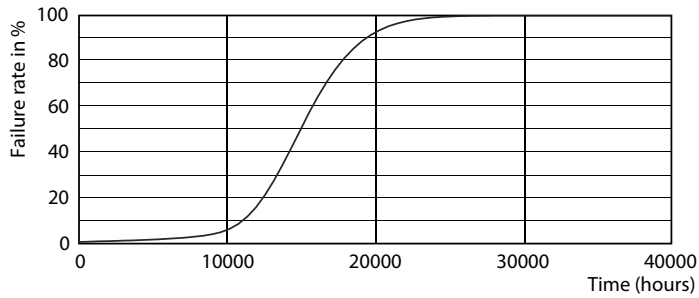

Product data

General Information	
Cap-Base	E14 [E14]
Reddot Design Award Winner mark	Reddot Design Award Winner 2016
RoHS mark	RoHS mark
Nominal Lifetime (Nom)	15000 h
Switching Cycle	50000X
Technical Type	5.5-40W
Light Technical	
Colour Code	827 [CCT of 2700K]
Luminous Flux (Nom)	470 lm
Luminous Flux (Rated) (Nom)	470 lm
Colour Designation	Warm White (WW)
Colour Temperature, horizontal (Nom)	2700 K
Luminous Efficacy (rated) (Nom)	85.45 lm/W
Color Consistency	<6
Colour Rendering Index horiz (Nom)	80
LLMF At End Of Nominal Lifetime (Nom)	70 %
Operating and Electrical	
Input Frequency	50 to 60 Hz
Power (Rated) (Nom)	5.5 W
Lamp Current (Nom)	50 mA

Starting Time (Nom)	0.5 s
Warm Up Time to 60% Light (Nom)	0.5 s
Power Factor (Nom)	0.5
Voltage (Nom)	220-240 V
Temperature	
T-Case Maximum (Nom)	85 °C
Controls and Dimming	
Dimmable	No
Mechanical and Housing	
Bulb Finish	Clear (CL)
Approval and Application	
Energy Efficiency Label	A+
Energy Consumption kWh/1000 h	6 kWh
Product Data	
Full product code	871869645479400
Order product name	Corepro candle ND 5.5-40W E14 827 B35 CL
EAN/UPC - Product	8718696454794
Order code	45479400

Product	D	C
Corepro candle ND 5.5-40W E14 827 B35 CL	35 mm	106 mm

Photometric data

CorePro LEDcandle 40W E14 827 CL B35 ND

CorePro LEDcandle 40W E14 827 CL B35 ND

CorePro 822-827

CorePro LEDcandle

Lifetime

LEDbulb 60W E14 827 FR B38