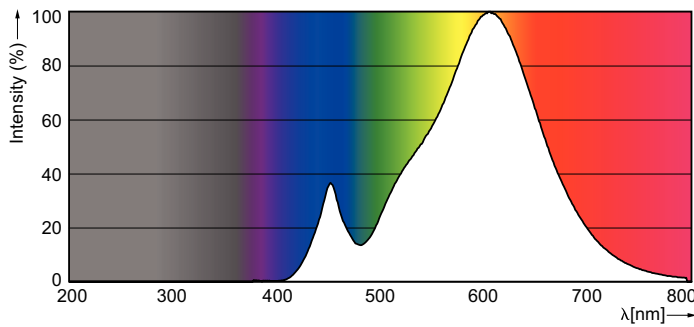

CorePro 822-827