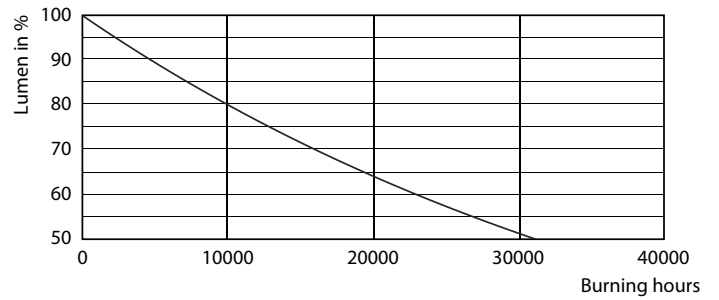

Product data

General Information	
Cap-Base	E14 [E14]
Reddot Design Award Winner mark	Reddot Design Award Winner 2016
RoHS mark	RoHS mark
Nominal Lifetime (Nom)	15000 h
Switching Cycle	50000X
Technical Type	5.5-40W
Light Technical	
Colour Code	827 [CCT of 2700K]
Luminous Flux (Nom)	470 lm
Luminous Flux (Rated) (Nom)	470 lm
Colour Designation	Warm White (WW)
Colour Temperature, horizontal (Nom)	2700 K
Luminous Efficacy (rated) (Nom)	85.45 lm/W
Color Consistency	<6
Colour Rendering Index horiz (Nom)	80
LLMF At End Of Nominal Lifetime (Nom)	70 %
Operating and Electrical	
Input Frequency	50 to 60 Hz
Power (Rated) (Nom)	5.5 W
Lamp Current (Nom)	50 mA

Starting Time (Nom)	0.5 s
Warm Up Time to 60% Light (Nom)	0.5 s
Power Factor (Nom)	0.5
Voltage (Nom)	220-240 V
Temperature	
T-Case Maximum (Nom)	85 °C
Controls and Dimming	
Dimmable	No
Mechanical and Housing	
Bulb Finish	Clear (CL)
Approval and Application	
Energy Efficiency Label	A+
Energy Consumption kWh/1000 h	6 kWh
Product Data	
Full product code	871869645479400
Order product name	Corepro candle ND 5.5-40W E14 827 B35 CL
EAN/UPC - Product	8718696454794
Order code	45479400

Product	D	C
Corepro candle ND 5.5-40W E14 827 B35 CL	35 mm	106 mm

Photometric data

CorePro LEDcandle 40W E14 827 CL B35 ND

CorePro LEDcandle 40W E14 827 CL B35 ND

CorePro 822-827

CorePro LEDcandle

Lifetime

LEDbulb 60W E14 827 FR B38