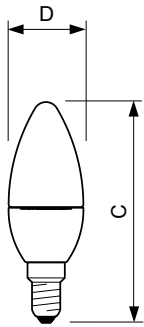

CorePro LEDcandle

Numerator - Quantity Per Pack	1
Numerator - Packs per outer box	10
Material Nr. (12NC)	929001142502

Net Weight (Piece)	0.040 kg

Dimensional drawing

LED ND 5.5-40W E14 827 220-240V B35 CL