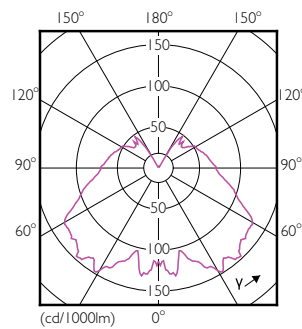

Product data

General Information	
Cap-Base	E14 [E14]
Reddot Design Award Winner mark	Reddot Design Award Winner 2016
RoHS mark	RoHS mark
Nominal Lifetime (Nom)	15000 h
Switching Cycle	50000X
Technical Type	5.5-40W
Light Technical	
Colour Code	827 [CCT of 2700K]
Luminous Flux (Nom)	470 lm
Luminous Flux (Rated) (Nom)	470 lm
Colour Designation	Warm White (WW)
Colour Temperature, horizontal (Nom)	2700 K
Luminous Efficacy (rated) (Nom)	85.45 lm/W
Color Consistency	<6
Colour Rendering Index horiz (Nom)	80
LLMF At End Of Nominal Lifetime (Nom)	70 %
Operating and Electrical	
Input Frequency	50 to 60 Hz
Power (Rated) (Nom)	5.5 W
Lamp Current (Nom)	50 mA

Starting Time (Nom)	0.5 s
Warm Up Time to 60% Light (Nom)	0.5 s
Power Factor (Nom)	0.5
Voltage (Nom)	220-240 V
Temperature	
T-Case Maximum (Nom)	85 °C
Controls and Dimming	
Dimmable	No
Mechanical and Housing	
Bulb Finish	Clear (CL)
Approval and Application	
Energy Efficiency Label	A+
Energy Consumption kWh/1000 h	6 kWh
Product Data	
Full product code	871869645479400
Order product name	Corepro candle ND 5.5-40W E14 827 B35 CL
EAN/UPC - Product	8718696454794
Order code	45479400

CorePro LEDcandle

Numerator - Quantity Per Pack	1
Numerator - Packs per outer box	10
Material Nr. (12NC)	929001142502

Net Weight (Piece)	0.040 kg
--------------------	----------

Dimensional drawing

LED ND 5.5-40W E14 827 220-240V B35 CL

Product	D	C
Corepro candle ND 5.5-40W E14 827 B35 CL	35 mm	106 mm

Photometric data

CorePro LEDcandle 40W E14 827 CL B35 ND

CorePro LEDcandle 40W E14 827 CL B35 ND

CorePro 822-827

CorePro LEDcandle

Lifetime

LEDbulb 60W E14 827 FR B38