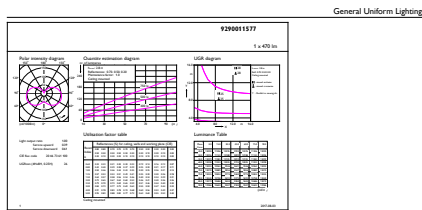

Product data

General Information	
Cap-Base	E14 [E14]
Reddot Design Award Winner mark	Reddot Design Award Winner 2016
RoHS mark	RoHS mark
Nominal Lifetime (Nom)	15000 h
Switching Cycle	50000X
Technical Type	5.5-40W
Light Technical	
Colour Code	827 [CCT of 2700K]
Luminous Flux (Nom)	470 lm
Luminous Flux (Rated) (Nom)	470 lm
Colour Designation	Warm White (WW)
Colour Temperature, horizontal (Nom)	2700 K
Luminous Efficacy (rated) (Nom)	85.45 lm/W
Color Consistency	<6
Colour Rendering Index horiz (Nom)	80

Energy Consumption kWh/1000 h	6 kWh
-------------------------------	-------

Product Data

Full product code	871829176238600
-------------------	-----------------

Order product name	LED candle/luster CorePro candle ND 5.5-40W E14 827 B35 FR
EAN/UPC - Product	8718291762386
Order code	76238600
Numerator - Quantity Per Pack	1
Numerator - Packs per outer box	10
Material Nr. (12NC)	929001157702
Net Weight (Piece)	0.040 kg

Dimensional drawing

LED ND 5.5-40W E14 827 220-240V B35 FR

Product	D	C
LED candle/luster CorePro candle ND 5.5-40W E14 827 B35 FR	35 mm	106 mm

Photometric data

© Philips Lighting B.V. Page 1/7

CorePro LEDcandle 40W E14 827 FR B35 ND