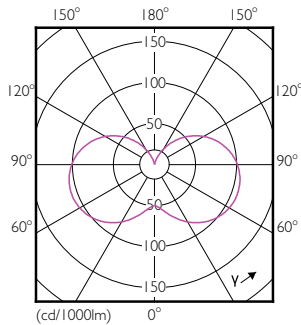

Product data

General Information	
Cap-Base	E14 [E14]
Reddot Design Award Winner mark	Reddot Design Award Winner 2016
RoHS mark	RoHS mark
Nominal Lifetime (Nom)	15000 h
Switching Cycle	50000X
Technical Type	5.5-40W
Light Technical	
Colour Code	827 [CCT of 2700K]
Luminous Flux (Nom)	470 lm
Luminous Flux (Rated) (Nom)	470 lm
Colour Designation	Warm White (WW)
Colour Temperature, horizontal (Nom)	2700 K
Luminous Efficacy (rated) (Nom)	85.45 lm/W
Color Consistency	<6
Colour Rendering Index horiz (Nom)	80

Energy Consumption kWh/1000 h	6 kWh
-------------------------------	-------

Product Data

Full product code	871829176238600
-------------------	-----------------

Order product name	LED candle/luster CorePro candle ND 5.5-40W E14 827 B35 FR
EAN/UPC - Product	8718291762386
Order code	76238600
Numerator - Quantity Per Pack	1
Numerator - Packs per outer box	10
Material Nr. (12NC)	929001157702
Net Weight (Piece)	0.040 kg

Dimensional drawing

LED ND 5.5-40W E14 827 220-240V B35 FR

Product	D	C
LED candle/luster CorePro candle ND 5.5-40W E14 827 B35 FR	35 mm	106 mm

Photometric data

© Philips Lighting B.V. Page 1/7

CorePro LEDcandle 40W E14 827 FR B35 ND