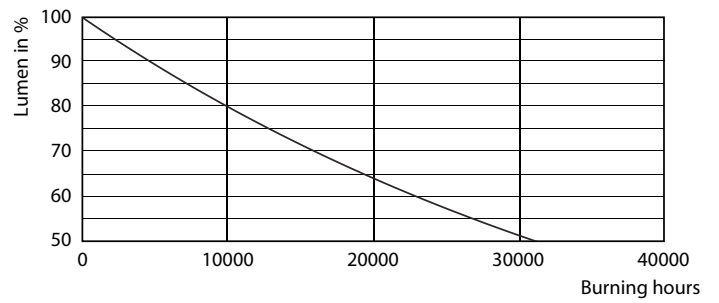

Product data

General Information	
Cap-Base	E14 [E14]
Reddot Design Award Winner mark	Reddot Design Award Winner 2016
RoHS mark	RoHS mark
Nominal Lifetime (Nom)	15000 h
Switching Cycle	50000X
Technical Type	5.5-40W
Light Technical	
Colour Code	827 [CCT of 2700K]
Luminous Flux (Nom)	470 lm
Luminous Flux (Rated) (Nom)	470 lm
Colour Designation	Warm White (WW)
Colour Temperature, horizontal (Nom)	2700 K
Luminous Efficacy (rated) (Nom)	85.45 lm/W
Color Consistency	<6
Colour Rendering Index horiz (Nom)	80

Dimensional drawing

LED ND 5.5-40W E14 827 220-240V B35 FR

Product	D	C
LED candle/luster CorePro candle ND 5.5-40W E14 827 B35 FR	35 mm	106 mm

Photometric data

© Philips Lighting B.V. Page 1/7

CorePro LEDcandle 40W E14 827 FR B35 ND

CorePro LEDcandle 40W E14 827 FR B35 ND

Standard LED candles & lusters

Photometric data

CorePro 822-827

Lifetime

LEDbulb 60W E14 827 FR B38

LEDbulb 60W E14 827 FR B38