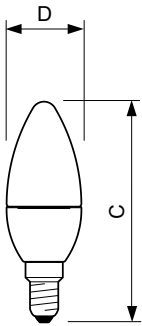

Product data

General Information	
Cap-Base	E14 [E14]
Reddot Design Award Winner mark	Reddot Design Award Winner 2016
RoHS mark	RoHS mark
Nominal Lifetime (Nom)	15000 h
Switching Cycle	50000X
Technical Type	5.5-40W
Light Technical	
Colour Code	827 [CCT of 2700K]
Luminous Flux (Nom)	470 lm
Luminous Flux (Rated) (Nom)	470 lm
Colour Designation	Warm White (WW)
Colour Temperature, horizontal (Nom)	2700 K
Luminous Efficacy (rated) (Nom)	85.45 lm/W
Color Consistency	<6
Colour Rendering Index horiz (Nom)	80

Energy Consumption kWh/1000 h	6 kWh
-------------------------------	-------

Product Data

Full product code	871829176238600
-------------------	-----------------

Order product name	LED candle/luster CorePro candle ND 5.5-40W E14 827 B35 FR
EAN/UPC - Product	8718291762386
Order code	76238600
Numerator - Quantity Per Pack	1
Numerator - Packs per outer box	10
Material Nr. (12NC)	929001157702
Net Weight (Piece)	0.040 kg

Dimensional drawing

LED ND 5.5-40W E14 827 220-240V B35 FR

Product	D	C
LED candle/luster CorePro candle ND 5.5-40W E14 827 B35 FR	35 mm	106 mm

Photometric data

© Philips Lighting B.V. Page 1/7

CorePro LEDcandle 40W E14 827 FR B35 ND