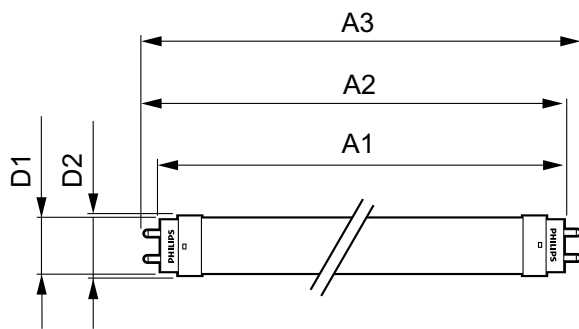

CorePro LEDtube EM/Mains

Energy Saving Product	Yes
Approval Marks	CE marking RoHS compliance KEMA Keur certificate
Energy Consumption kWh/1000 h	8 kWh
Product Data	
Full product code	871869671103300
Order product name	CorePro LEDtube 600mm 8W840

EAN/UPC - Product	8718696711033
Order code	71103300
Numerator - Quantity Per Pack	1
Numerator - Packs per outer box	10
Material Nr. (12NC)	929001338602
Net Weight (Piece)	0.120 kg

Warnings and Safety

• -

Dimensional drawing

TLED 2ft 8-18W 800lm 4000K G13 Ess-Corep

Product	D1	D2	A1	A2	A3
CorePro LEDtube 600mm 8W840	25.7 mm	28 mm	588.5 mm	595.5 mm	602.5 mm

Photometric data

General Uniform Lighting

LEDtube 600mm 8W G13 840 800lm