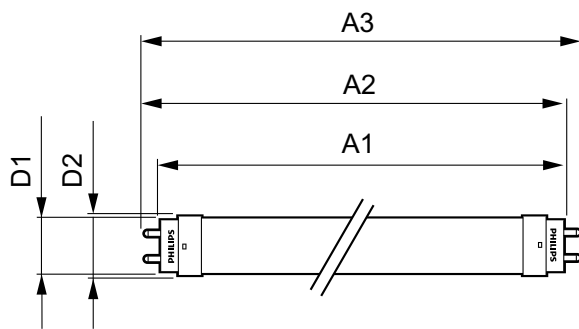

CorePro LEDtube EM/Mains

Energy Saving Product	Yes
Approval Marks	CE marking RoHS compliance KEMA Keur certificate
Energy Consumption kWh/1000 h	15 kWh
Product Data	
Full product code	871869671107100
Order product name	CorePro LEDtube 1200mm 14.5W840

EAN/UPC - Product	8718696711071
Order code	71107100
Numerator - Quantity Per Pack	1
Numerator - Packs per outer box	10
Material Nr. (12NC)	929001338802
Net Weight (Piece)	0.215 kg

Warnings and Safety

• -

Dimensional drawing

TLED 4ft 14.5-36W 1600lm 4000K G13 Ess

Product	D1	D2	A1	A2	A3
CorePro LEDtube 1200mm 14.5W840	25.7 mm	28 mm	1198 mm	1205 mm	1212 mm

Photometric data

LEDtube 1200mm 15W G13 840 1600lm