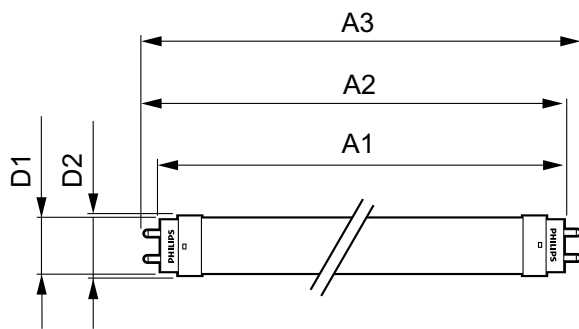

CorePro LEDtube EM/Mains

Energy Saving Product	Yes
Approval Marks	CE marking RoHS compliance KEMA Keur certificate
Energy Consumption kWh/1000 h	15 kWh
Product Data	
Full product code	871869671109500
Order product name	CorePro LEDtube 1200mm 14.5W865

EAN/UPC - Product	8718696711095
Order code	71109500
Numerator - Quantity Per Pack	1
Numerator - Packs per outer box	10
Material Nr. (12NC)	929001338902
Net Weight (Piece)	0.215 kg

Warnings and Safety

• -

Dimensional drawing

TLED 4ft 14.5-36W 1600lm 6500K G13 Ess

Product	D1	D2	A1	A2	A3
CorePro LEDtube 1200mm 14.5W865	25.7 mm	28 mm	1198 mm	1205 mm	1212 mm

Photometric data