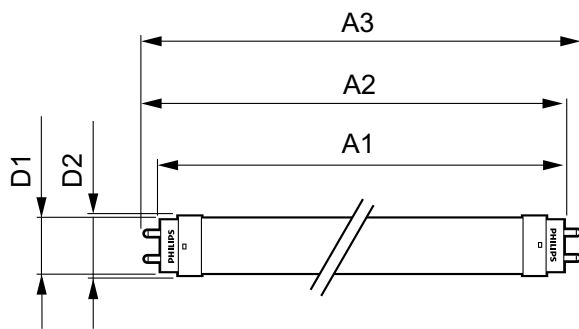

CorePro LEDtube EM/Mains

Energy Saving Product	Yes
Approval Marks	CE marking RoHS compliance KEMA Keur certificate
Energy Consumption kWh/1000 h	20 kWh
Product Data	
Full product code	871869671095100
Order product name	CorePro LEDtube 1500mm 20W 865

EAN/UPC - Product	8718696710951
Order code	71095100
Numerator - Quantity Per Pack	1
Numerator - Packs per outer box	10
Material Nr. (12NC)	929001338002
Net Weight (Piece)	0.270 kg

Warnings and Safety

• -

Dimensional drawing

TLED 5ft 220-240V 20-57W 2200lm 6500K

Product	D1	D2	A1	A2	A3
CorePro LEDtube 1500mm 20W 865	25.7 mm	28 mm	1500 mm	1507.1 mm	1514.2 mm

Photometric data

LEDtube 1500mm 20W G13 865 2200lm