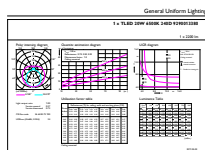

Photometric data

LEDtube 1500mm 20W G13 865 2200lm