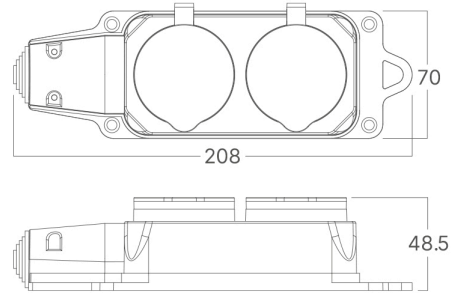

Braytron

TECHNICAL DATA SHEET

MODEL	BY72-01002
DESCRIPTION	BRY-IPLINE-2 WAY-WO/CABLE-TPE-IP44- SOCKET

BRAYTRON SRL

MUNICIPIUL BUCUREȘTI, SECTOR 6, BLD. IULIU MANIU, NR.616, CORP B, ET.1,BUCUREȘTI,Sector 6(RO)
info@braytron.com
www.braytron.com

General Characteristics

Model No	:	BY72-01002
Main Family	:	Electrical
Sub Family	:	Extension Cord
Type	:	Socket
Body Color	:	Black
Warranty	:	2 Years
Class	:	CLASS I
IP	:	IP44

Product Characteristics

Max. wattage	:	Max.3600 w
--------------	---	------------

Electrical Characteristics

Voltage	:	220-240V 50/60Hz
Material	:	TPE-Copper
Working Temperature	:	-20°C ~ +40°C

Package Informations

PCS/CTN	:	40
Length	:	59,5 cm
Width	:	23,5 cm
Height	:	29,5 cm
EAN	:	5949097751073