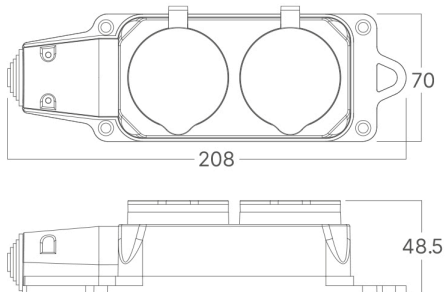

Braytron

TECHNICAL DATA SHEET

MODEL	BY72-01002
DESCRIPTION	BRY-IPLINE-2 WAY-WO/CABLE-TPE-IP44- SOCKET

BRAYTRON SRL

MUNICIPIUL BUCUREȘTI, SECTOR 6, BLD. IULIU MANIU, NR.616, CORP B, ET.1,BUCUREȘTI,Sector 6(RO)
info@braytron.com
www.braytron.com

General Characteristics

Model No	:	BY72-01002
Main Family	:	Electrical
Sub Family	:	Extension Cord
Type	:	Socket
Body Color	:	Black
Warranty	:	2 Years
Class	:	CLASS I
IP	:	IP44

Product Characteristics

Max. wattage	:	Max.3600 w
--------------	---	------------

Electrical Characteristics

Voltage	:	220-240V 50/60Hz
Material	:	TPE-Copper
Working Temperature	:	-20°C ~ +40°C

Package Informations

PCS/CTN	:	40
Length	:	59,5 cm
Width	:	23,5 cm
Height	:	29,5 cm
EAN	:	5949097751073