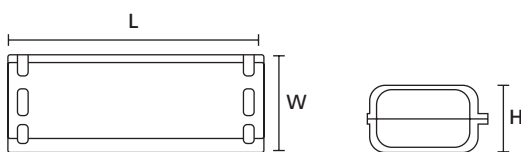

Gel cable joint with connector

RELICON Relifix V

RELICON Relifix gel technology offers several advantages. It is quick and easy to install. The moulding shells are provided with a film hinge and are made from thick-walled, tough and impact resistant polypropylene (PP). The Relicon gel in the shells insulates and seals the complete connection as the joint is closed. Depending on the connector type, Relifix can be used as a universal straight-through or branch joint. It is suitable for jointing on polymeric cables and wires made of PVC, XLPE, PE, EPR etc.

Application: In low-voltage electrical networks as straight-through and/or branch joint, e.g. underground, submerged, outdoor, indoor and wiring ducts.

Features and Benefits

- Moulding shell: One piece, coloured, re-openable, impact-proof, flame retardant
- Filled with Relicon non-toxic gel, high dielectric strength
- No mixing, easy to install
- UV, ageing and weather resistant
- Unlimited shelf life
- With connector, ready for assembly
- Certified according to EN 50393 (corresponds to DIN VDE 0278-393)

Content of Set / Kit

- Moulding shells filled with RELICON gel
- Installation instructions
- Connector
- Cable ties
- Allen key (not for type V31,5)

With connector block!

Relifix V

MATERIAL	Polypropylene (PP), Silicone Rubber (SIR)
Colour	Green (GN)
Operating Temperature	-20 °C to +90 °C
Shelf Life	Unlimited

TYPE	Ø Main Cable	Main Cable mm² min - max		Branch Cable mm² min - max		Length (L)	Width (W)	Height (H)	Article-No.
Relifix V150	9-16	1 x 10	1 x 50	1 x 2,5	1 x 6	86.0	47.0	27.0	435-00651
Relifix V31.5	9-16	3 x 0.5	3 x 2.5	-	-	86.0	47.0	27.0	435-00650
Relifix V56	9-20	3 x 1.5	5 x 6	-	-	146.0	55.0	35.0	435-00654
Relifix V516	9-22	3 x 6	5 x 16	-	-	180.0	69.0	40.0	435-00655
Relifix V525	9-30	3 x 16	5 x 25	-	-	240.0	75.0	48.0	435-00656