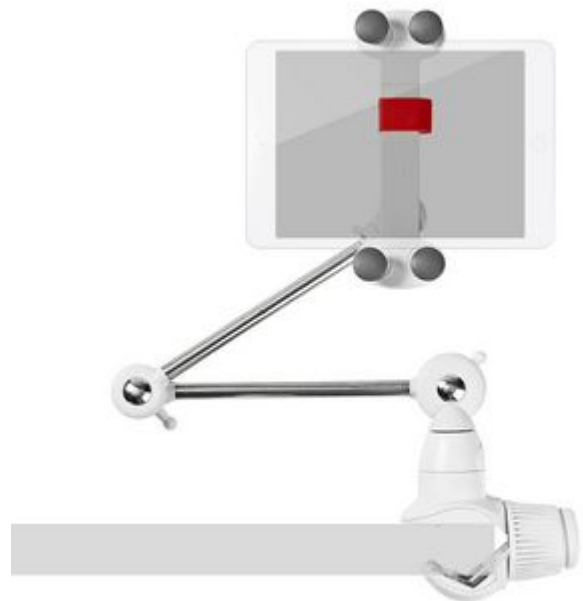

General information

An elegant, portable 360° full-motion, multi-position mount for smartphones, tablets and e-readers sized 4" - 12" (10 - 30.5 cm).

The mount can be folded and carried anywhere to create your own mobile work and entertainment station.

On one end there's a multi-device clamp that can hold a 1 kg mobile device. On the other end is a multi-surface clamp that can be installed on various surfaces - vertical, horizontal, pole & handle - up to 2" (5 cm) thick.

The multi-device clamp opening range is 4.7" - 7.5" (12 cm - 19 cm). Its spring-clamp rotates 360° for portrait and landscape orientation.

Four round supports hold the smartphone diagonally or the tablet vertically. The back camera lens, charging socket and all the buttons are never blocked, however the device is held.

The mobile device can be positioned at any distance up to 22" (56 cm) from the surface connection point for taking pictures and convenient use.

The mount can be installed with the multi-surface clamp without drilling. Using a screw-adaptor it can be fixed to a wall/desk for extra stability.

It is also suitable for outdoor use thanks to its structure of stainless steel and reinforced plastic.

Features

- Size range: 4 - 12" / 10.2 - 30.5 cm
- Max. weight: 1 kg
- Max. distance: 56 cm
- Rotation: 360°

Specifications

Number of screens:	1
Width:	70 mm
Rotating angle:	360 °
Use in type car:	No vehicle fixation

Sales information

Order code:	TDMT111WT
Product description:	Tablet Mount | 4-12 " | Interactive | Application: Universal
Packaging:	Giftbox
Brand name:	Nedis

Quantity	LxWxH (mm)		Weight	
1	320 mm	145 mm	70 mm	822 g
4	300 mm	160 mm	335 mm	3600 g