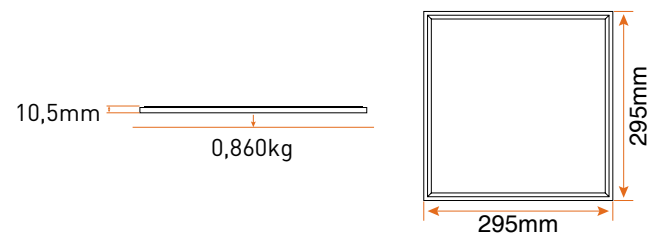

Technical Drawing