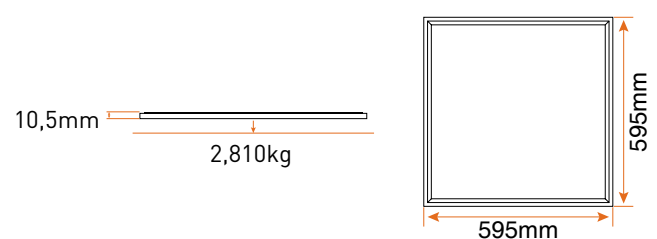

Technical Drawing

*See page 45 for brackets.