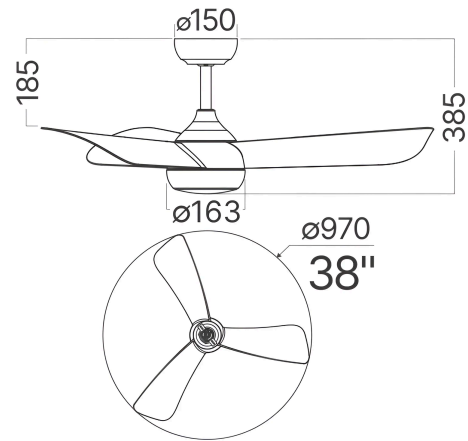

BRAYTRON SRL

MUNICIPIUL BUCUREȘTI, SECTOR 6, BLD. IULIU MANIU, NR.616, CORP B, ET.1,BUCUREȘTI,Sector 6(RO)
info@braytron.com
www.braytron.com