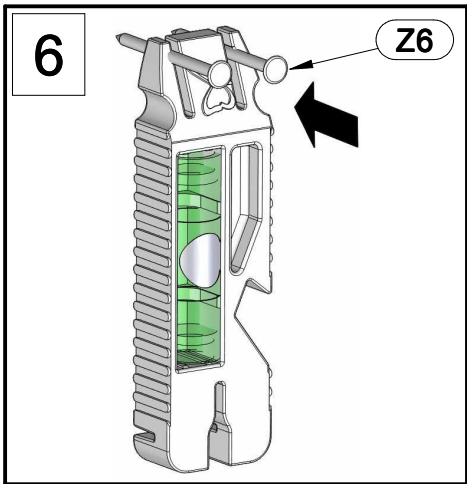

TOOLS REQUIRED

No.2+3

1

2

1A

X

X

✓

X

✓

9 **TEST!**

95lbs / 43kg

10

FALL PROOF

TV

CLICK