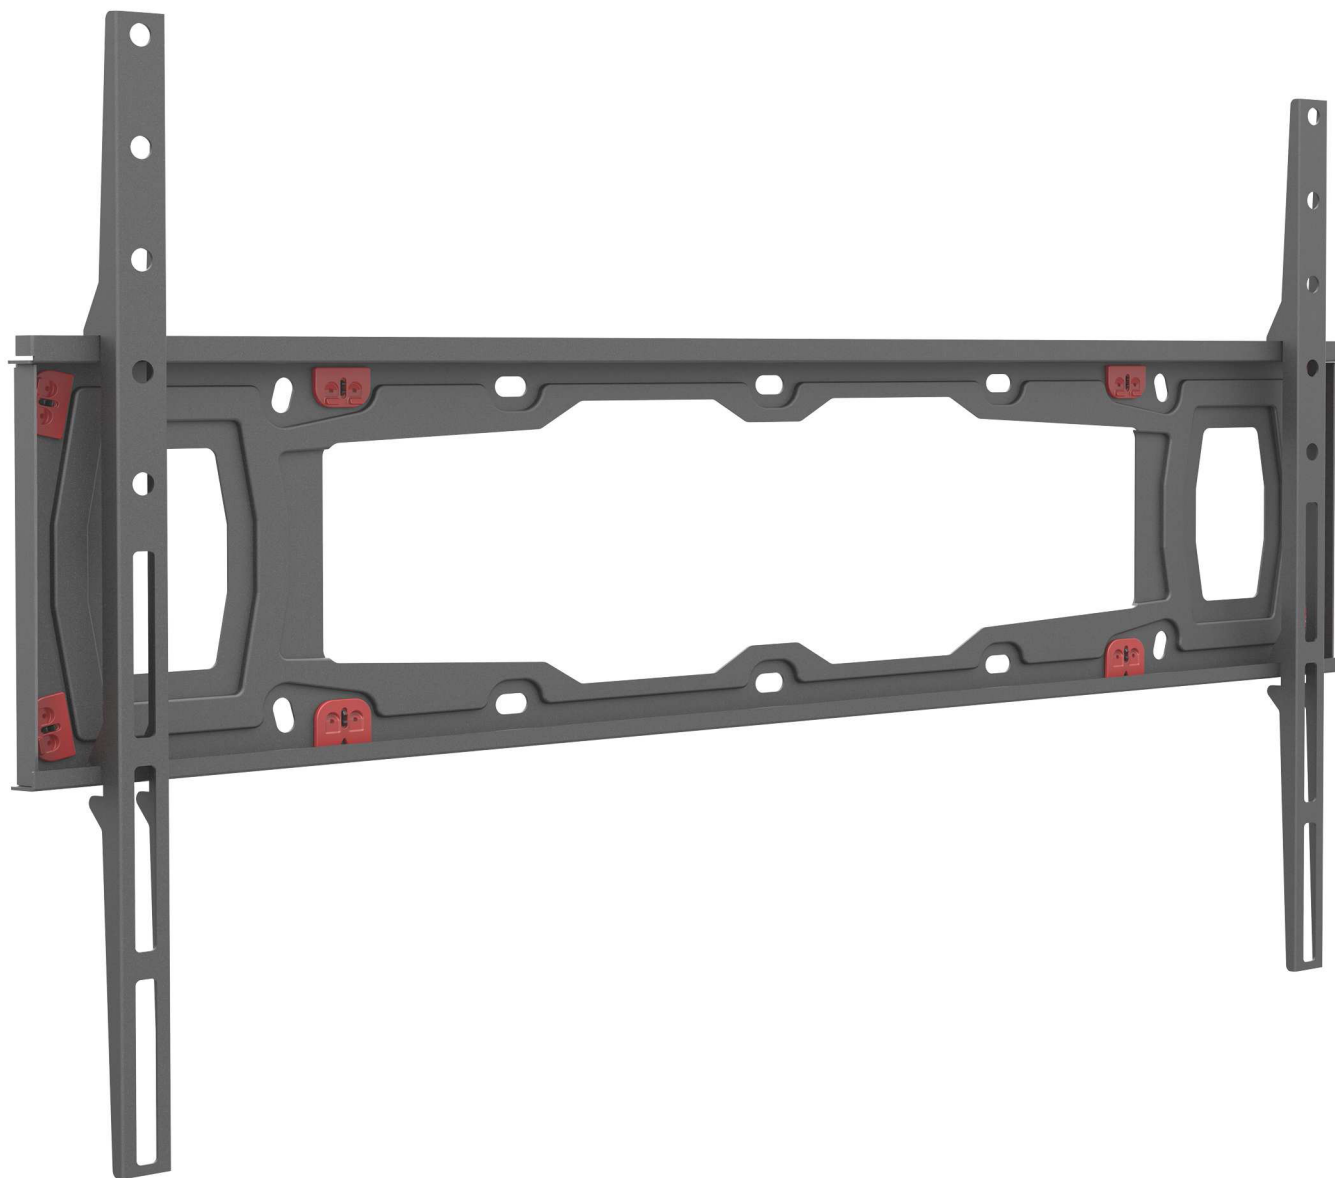

Fixed TV Mount
 suitable for drywall installations

For more information: www.nedis.com

TV Size ↗
 37" - 70" ↙

TV Weight

US	Max	EU
88lbs		40kg

<input checked="" type="checkbox"/> Suitable for drywall 0.5"/1.3cm and up	<input type="checkbox"/> *Additional hardware needed
--	---

CAUTION This Mount is intended for use only with the maximum weight indicated. Using heavier products might cause injury.

A

x1

B

x2

#	M	L "/ mm	=
Z1	M4	3/4" / 20	x4
Z2	M6	1" / 25	x4
Z3	M8	1" / 25	x4

Z4

x8

Z5

x8

Z6

(4 spare) x20

Z7

(1 spare) x5

Z8

x4

X

✓

9 **TEST!**

95lbs / 43kg

10

FALL PROOF

TV

CLICK