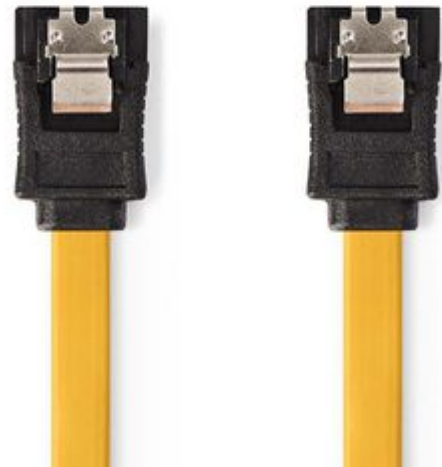

## SATA 3Gb/s Cable | SATA 7-Pin Female | SATA 7-Pin Female | PVC | 0.50 m | Flat | PVC | Yellow | Polybag

### General information

This SATA cable is suitable for connecting a SATA interface and is made for connecting different devices with a 7-pin SATA port.

### Specifications

Connector material:	PVC
Cable mantle material:	PVC
AWG value:	28
Packaging:	Polybag
Cable design:	Flat
Cable length:	0.50 m
Conductor material:	Tinned Copper
Shielding:	Single Shielded
Colour:	Yellow
Conductor diameter:	0.404 mm
Connector design - side B:	Straight with Lock
Cable mantle size:	7.8 x 2.2 mm
Connector design - side A:	Straight with Lock
Connector plating:	PVC
Connector A:	SATA 7-Pin Female
Connector B:	SATA 7-Pin Female
Maximum speed:	6 Gbps
Cable type:	SATA 6 Gb/s

### Sales information

Order code:	<b>CCGP73250YE05</b>
Product description:	SATA 3Gb/s Cable   SATA 7-Pin Female   SATA 7-Pin Female   PVC   0.50 m   Flat   PVC   Yellow   Polybag
Packaging:	Polybag
Brand name:	Nedis