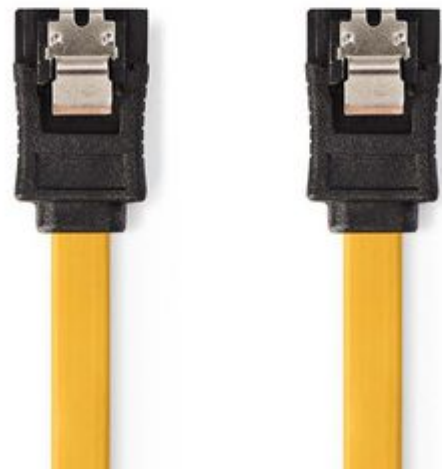

SATA 3Gb/s Cable | SATA 7-Pin Female | SATA 7-Pin Female | PVC | 1.00 m | Flat | PVC | Yellow | Polybag

General information

This SATA cable is suitable for connecting a SATA interface and is made for connecting different devices with a 7-pin SATA port.

Specifications

Cable length:	1.00 m
Connector material:	PVC
Cable mantle material:	PVC
AWG value:	28
Packaging:	Polybag
Cable design:	Flat
Conductor material:	Tinned Copper
Shielding:	Single Shielded
Colour:	Yellow
Conductor diameter:	0.404 mm
Connector design - side B:	Straight with Lock
Cable mantle size:	7.8 x 2.2 mm
Connector design - side A:	Straight with Lock
Connector plating:	PVC
Connector A:	SATA 7-Pin Female
Connector B:	SATA 7-Pin Female
Maximum speed:	6 Gbps
Cable type:	SATA 6 Gb/s

Package contents

1x SATA 6Gb/s Data Cable

Sales information

Order code:	CCGP73250YE10
Product description:	SATA 3Gb/s Cable SATA 7-Pin Female SATA 7-Pin Female PVC 1.00 m Flat PVC Yellow Polybag
Packaging:	Polybag
Brand name:	Nedis