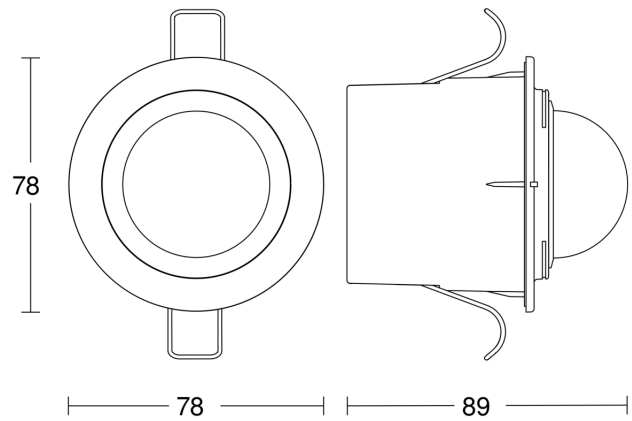

IS 2360 DE ECO

white
 EAN 4007841 034733
 Article number 034733

Technical specifications

Type	Motion detectors
Dimensions (Ø x H)	78 x 89 mm
Mains power supply	220 – 240 V / 50 – 60 Hz
Sensor Technology	passive infrared
Application, place	Outdoors, Indoors
Installation site	ceiling
Installation	In-ceiling installation
Mounting height	2,2 – 4 m
Reach, radial	Ø 4 m (13 m ²)
Reach, tangential	Ø 8 m (50 m ²)
Detection angle	360 °
Angle of aperture	180 °
Optimum mounting height	2,5 m
Mechanical scalability	No
Sneak-by guard	Yes
Capability of masking out individual segments	Yes
Electronic scalability	No
Twilight setting TEACH	No
Twilight setting	2 – 2000 lx
Time setting	8 s – 35 Min.
Output	1000 W
Switching output 1, number of LEDs / fluorescent lamps	6 pcs.
Fluorescent lamps, electronic ballast	430 W
Fluorescent lamps, uncorrected	500 VA

IS 2360 DE ECO

white

EAN 4007841 034733

Article number 034733

Detection Zone

Mögliche Montagehöhe: 2,20 m – 4,00 m

Orange: radial

Schwarz: tangential

Dimension Drawing

Circuit diagram