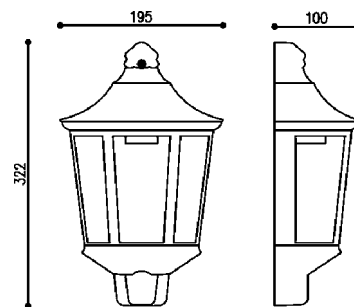

Product Datasheet

Products Family : Garden Wall Lighting Fixture
Products Name : E27 Garden Wall Light

Datasheet is valid for following Model numbers

Product Code	Body Color
BG44-00100	White
BG44-00101	Black

Test condition:light for 15 mins under nominal voltage input and 25°C±1°working environment

General Characteristics

- Family : Garden Wall Lighting Fixture
- Sub Family : E27 Garden Wall Light
- Mounting Type : Surface Mounting
- Socket : 1xE27
- IP : IP44
- Warranty : 2 years
- Class : Class II

Lamp Dimensions & Weight

- Length : 195 mm
- Width : 100 mm
- Height : 322 mm
- Weight(Net) : 400 gr

Electrical Characteristics

- Voltage : 220-240 V
- Frequency : 50-60 Hz
- Material : Plastic

Lamp Characteristics