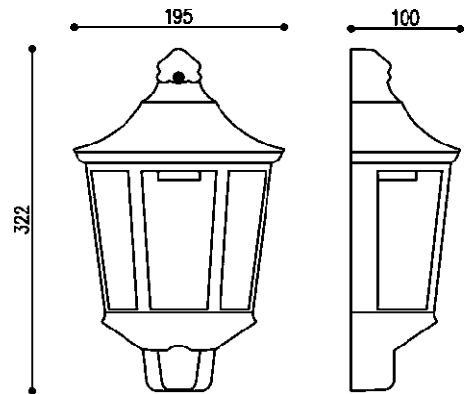

Product Datasheet

Products Family : Garden Wall Lighting Fixture
Products Name : E27 Garden Wall Light

Datasheet is valid for following Model numbers

Product Code	Body Color
BG44-00100	White
BG44-00101	Black

Test condition:light for 15 mins under nominal voltage input and 25°C±1°working environment

General Characteristics

- Family : Garden Wall Lighting Fixture
- Sub Family : E27 Garden Wall Light
- Mounting Type : Surface Mounting
- Socket : 1xE27
- IP : IP44
- Warranty : 2 years
- Class : Class II

Lamp Dimensions & Weight

- Length : 195 mm
- Width : 100 mm
- Height : 322 mm
- Weight(Net) : 400 gr

Electrical Characteristics

- Voltage : 220-240 V
- Frequency : 50-60 Hz
- Material : Plastic

Lamp Characteristics