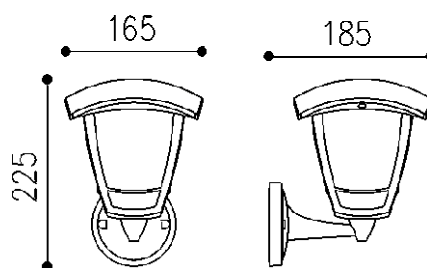

Product Datasheet

Products Family : Garden Wall Lighting Fixture
Products Name : E27 Garden Wall Light

Datasheet is valid for following Model numbers

Product Code

BG44-00300
BG44-00301

Body Color

White
Black

Test condition:light for 15 mins under nominal voltage input and 25°C±1°working environment

General Characteristics

- Family : Garden Wall Lighting Fixture
- Sub Family : E27 Garden Wall Light
- Mounting Type : Surface Mounting
- Socket : 1xE27
- IP : IP44
- Warranty : 2 years
- Class : Class II

Lamp Dimensions & Weight

- Length : 165 mm
- Width : 185 mm
- Height : 225 mm
- Weight(Net) : 300 gr

Electrical Characteristics

- Voltage : 220-240 V
- Frequency : 50-60 Hz
- Material : Plastic

Lamp Characteristics