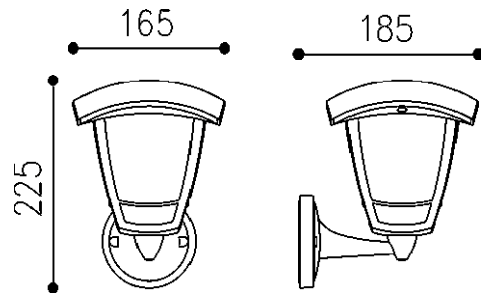

Product Datasheet

Products Family : Garden Wall Lighting Fixture
Products Name : E27 Garden Wall Light

Datasheet is valid for following Model numbers

Product Code

BG44-00300
BG44-00301

Body Color

White
Black

Test condition:light for 15 mins under nominal voltage input and 25°C±1°working environment

General Characteristics

- Family : Garden Wall Lighting Fixture
- Sub Family : E27 Garden Wall Light
- Mounting Type : Surface Mounting
- Socket : 1xE27
- IP : IP44
- Warranty : 2 years
- Class : Class II

Lamp Dimensions & Weight

- Length : 165 mm
- Width : 185 mm
- Height : 225 mm
- Weight(Net) : 300 gr

Electrical Characteristics

- Voltage : 220-240 V
- Frequency : 50-60 Hz
- Material : Plastic

Lamp Characteristics