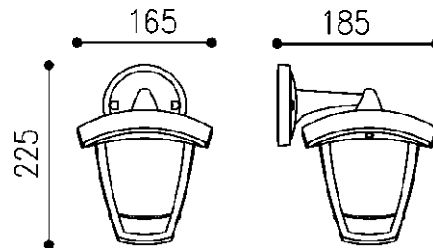

Product Datasheet

Products Family : Garden Wall Lighting Fixture
Products Name : E27 Garden Wall Light

Datasheet is valid for following Model numbers

Product Code	Body Color
BG44-00400	White
BG44-00401	Black

Test condition:light for 15 mins under nominal voltage input and 25°C±1°working environment

General Characteristics

- Family : Garden Wall Lighting Fixture
- Sub Family : E27 Garden Wall Light
- Mounting Type : Surface Mounting
- Socket : 1xE27
- IP : IP44
- Warranty : 2 years
- Class : Class II

Lamp Dimensions & Weight

- Length : 165 mm
- Width : 185 mm
- Height : 225 mm
- Weight(Net) : 300 gr

Electrical Characteristics

- Voltage : 220-240 V
- Frequency : 50-60 Hz
- Material : Plastic

Lamp Characteristics