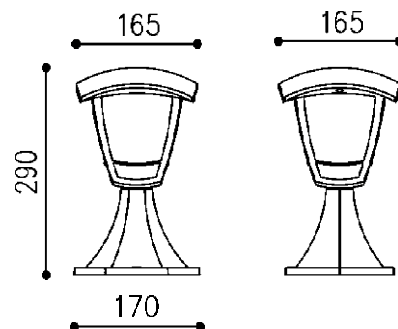

Product Datasheet

Products Family : Garden Wall Lighting Fixture
Products Name : E27 Garden Wall Light

Datasheet is valid for following Model numbers

Product Code

BG44-00500
BG44-00501

Body Color

White
Black

Test condition:light for 15 mins under nominal voltage input and 25°C±1°working environment

General Characteristics

- Family : Garden Wall Lighting Fixture
- Sub Family : E27 Garden Wall Light
- Mounting Type : Surface Mounting
- Socket : 1xE27
- IP : IP44
- Warranty : 2 years
- Class : Class II

Lamp Dimensions & Weight

- Length : 170 mm
- Width : 165 mm
- Height : 290 mm
- Weight(Net) : 400 gr

Electrical Characteristics

- Voltage : 220-240 V
- Frequency : 50-60 Hz
- Material : Plastic

Lamp Characteristics