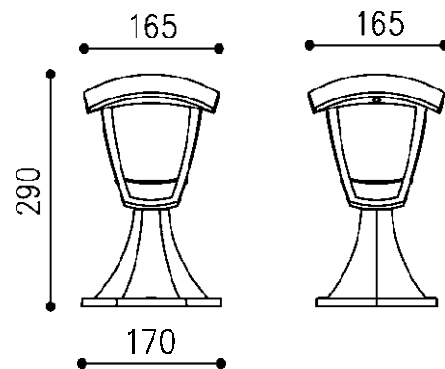

Product Datasheet

Products Family : Garden Wall Lighting Fixture
Products Name : E27 Garden Wall Light

Datasheet is valid for following Model numbers

Product Code

BG44-00500
BG44-00501

Body Color

White
Black

Test condition:light for 15 mins under nominal voltage input and 25°C±1°working environment

General Characteristics

- Family : Garden Wall Lighting Fixture
- Sub Family : E27 Garden Wall Light
- Mounting Type : Surface Mounting
- Socket : 1xE27
- IP : IP44
- Warranty : 2 years
- Class : Class II

Lamp Dimensions & Weight

- Length : 170 mm
- Width : 165 mm
- Height : 290 mm
- Weight(Net) : 400 gr

Electrical Characteristics

- Voltage : 220-240 V
- Frequency : 50-60 Hz
- Material : Plastic

Lamp Characteristics