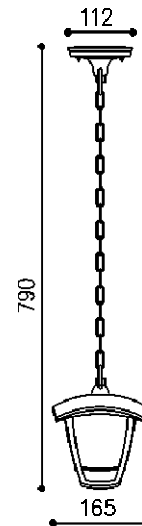

### Datasheet is valid for following Model numbers

Product Code	Body Color
BG44-00600	White
BG44-00601	Black

Manufacturer:  
Demgrup international lighting limited  
unit d 16/f,one capital place,18 luard road  
wan chai, Hong Kong  
[www.demgrup.com.tr](http://www.demgrup.com.tr)

## General Characteristics

- Family : Garden Wall Lighting Fixture
- Sub Family : E27 Garden Wall Light
- Mounting Type : Surface Mounting
- Socket : 1xE27
- IP : IP44
- Warranty : 2 years
- Class : Class II

## Lamp Dimensions & Weight

- Length : 165 mm
- Width : 165 mm
- Height : 790 mm
- Weight(Net) : 400 gr

## Lamp Characteristics

- Wattage : Max. 1x23 w

Products user manual: