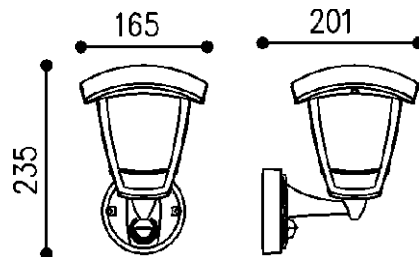

Product Datasheet

Products Family : Garden Wall Lighting Fixture
Products Name : E27 Garden Wall Light

Datasheet is valid for following Model numbers

Product Code

BG44-20300
BG44-20301

Body Color

White
Black

Test condition:light for 15 mins under nominal voltage input and 25°C±1°working environment

General Characteristics

- Family : Garden Wall Lighting Fixture
- Sub Family : E27 Garden Wall Light
- Mounting Type : Surface Mounting
- Socket : 1xE27
- IP : IP44
- Warranty : 2 years
- Class : Class II

Sensor Characteristics

- Sensor Height : 2.5 m
- Sensor Width : 3 m - 8 m
- Sensor Starting Time : 1.53 s
- Sensor Working Time : 10 s

Electrical Characteristics

- Voltage : 220-240 V
- Frequency : 50-60 Hz
- Material : Plastic

Lamp Dimensions & Weight

- Length : 165 mm
- Width : 201 mm
- Height : 235 mm
- Weight(Net) : 300 gr

Lamp Characteristics

- Wattage : Max. 1x23 w

Products user manual: