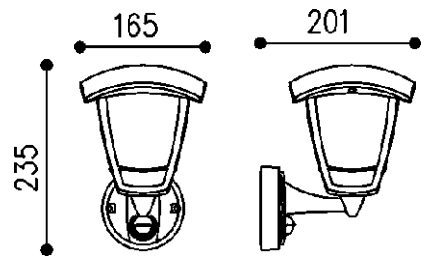

Product Datasheet

Products Family : Garden Wall Lighting Fixture
Products Name : E27 Garden Wall Light

Datasheet is valid for following Model numbers

Product Code

BG44-20300
BG44-20301

Body Color

White
Black

Test condition:light for 15 mins under nominal voltage input and 25°C±1°working environment

General Characteristics

- Family : Garden Wall Lighting Fixture
- Sub Family : E27 Garden Wall Light
- Mounting Type : Surface Mounting
- Socket : 1xE27
- IP : IP44
- Warranty : 2 years
- Class : Class II

Sensor Characteristics

- Sensor Height : 2.5 m
- Sensor Width : 3 m - 8 m
- Sensor Starting Time : 1.53 s
- Sensor Working Time : 10 s

Electrical Characteristics

- Voltage : 220-240 V
- Frequency : 50-60 Hz
- Material : Plastic

Lamp Dimensions & Weight

- Length : 165 mm
- Width : 201 mm
- Height : 235 mm
- Weight(Net) : 300 gr

Lamp Characteristics

- Wattage : Max. 1x23 w

Products user manual: