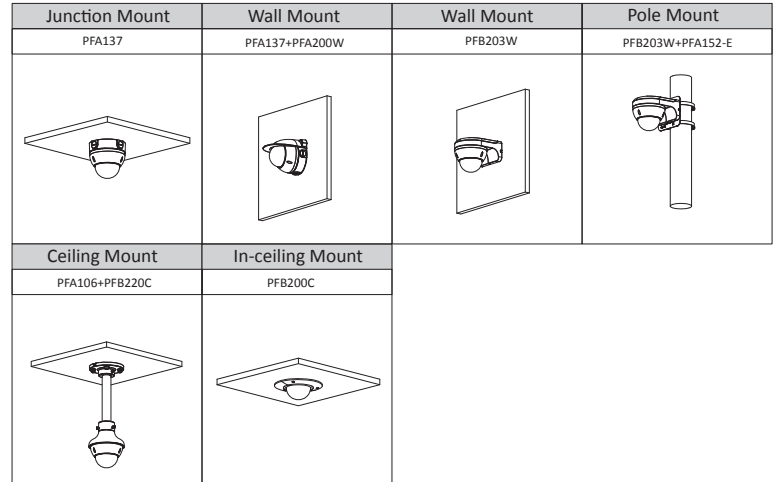

## Structure

Casing	Metal
Dimensions	88.9 mm × Φ122 mm (3.5" × Φ4.8")
Net Weight	0.46 kg (1.0 lb)
Gross Weight	0.64 kg (1.4 lb)

PFM900-E  
Integrated Mount  
tester

PFM114  
TLC SD card

## Dimensions (mm[inch])