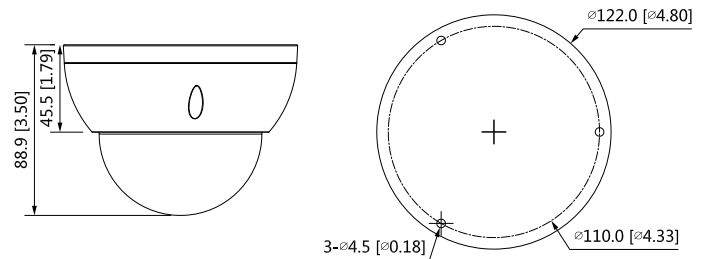

## Structure

Casing	Metal
Dimensions	88.9 mm × Φ122 mm (3.5" × Φ4.8")
Net Weight	0.46 kg (1.0 lb)
Gross Weight	0.64 kg (1.4 lb)

PFM900-E  
Integrated Mount  
tester

PFM114  
TLC SD card

## Dimensions (mm[inch])