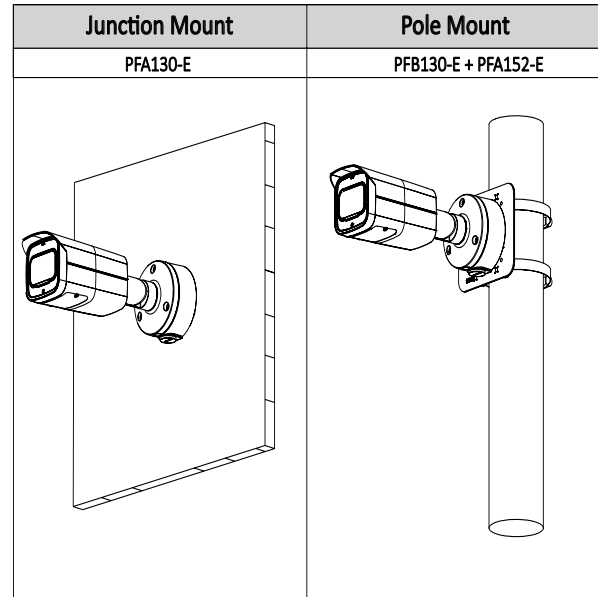

Construction

Casing	Metal
Dimensions	244.1mm×79mm×75.9mm (9.61"×3.11"×2.99")
Net Weight	0.815kg (1.80lb)
Gross Weight	1.08kg (2.38lb)

Ordering Information

Type	Part Number	Description
4MP camera	DH-IPC-HFW2431TP-ZS	4MP WDR IR Bullet Network Camera, PAL
	DH-IPC-HFW2431TN-ZS	4MP WDR IR Bullet Network Camera, NTSC
	IPC-HFW2431TP-ZS	4MP WDR IR Bullet Network Camera, PAL
	IPC-HFW2431TN-ZS	4MP WDR IR Bullet Network Camera, NTSC
	DH-IPC-HFW2431TP-VFS	4MP WDR IR Bullet Network Camera, PAL
	DH-IPC-HFW2431TN-VFS	4MP WDR IR Bullet Network Camera, NTSC
	IPC-HFW2431TP-VFS	4MP WDR IR Bullet Network Camera, PAL
	IPC-HFW2431TN-VFS	4MP WDR IR Bullet Network Camera, NTSC
Accessories (optional)	PFA130-E	Junction box
	PFA152-E	Pole mount

Accessories

Optional:

PFA130-E
Junction Box

PFA152-E
Pole Mount

Dimensions (mm/inch)