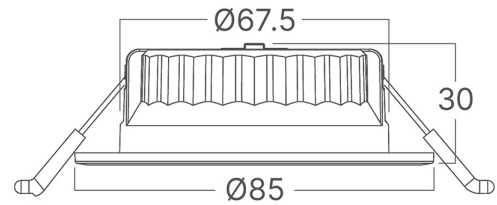

Braytron

TECHNICAL DATA SHEET

MODEL	BD01-20181
DESCRIPTION	BRY-G6 D85-6.5W-RND-WHT/BLC-3IN1-IP20-LED SPOTLIGHT

3 CCT

Black ring included

BRAYTRON SRL

MUNICIPIUL BUCUREȘTI, SECTOR 6, BLD. IULIU MANIU, NR.616, CORP B, ET.1,BUCUREȘTI, Sector 6(RO)
info@braytron.com
www.braytron.com

General Characteristics

Model No	:	BD01-20181
Main Family	:	Indoor Lighting
Sub Family	:	LED Spotlight
Type	:	Spotlight
Body Color	:	White-Black
Lamp Shape	:	Directional
Dimmable	:	Not-Dimmable
Light Source	:	LED
Warranty	:	3 Years
Class	:	CLASS II
IP	:	IP20

Product Characteristics

Wattage	:	6.5
Color Temperature	:	3IN1
Quse Lumen	:	630
Color Rendering Index (CRI)	:	≥90
Energy Efficiency Level	:	F
Beam Angle	:	45°

Electrical Characteristics

Lifetime	:	25000 h
Voltage	:	220-240V 50/60Hz
Power Factor	:	>0,5
Material	:	PA+PC
Working Temperature	:	-20°C ~ +40°C

Dimensions & Weight

Diameter	:	85 mm
P. Height	:	30 mm
Cutout	:	68 mm
Weight	:	64 gr

Package Informations

N.W.	:	4,5 kgs
G.W.	:	6,5 kgs
PCS/CTN	:	60
Length	:	47 cm
Width	:	30 cm
Height	:	20 cm
EAN	:	5949097748462