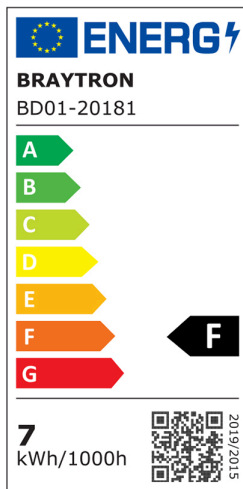

Braytron

TECHNICAL DATA SHEET

MODEL	BD01-20181
DESCRIPTION	BRY-G6 D85-6.5W-RND-WHT/BLC-3IN1-IP20-LED SPOTLIGHT

3 CCT

Black ring included

BRAYTRON SRL

MUNICIPIUL BUCUREȘTI, SECTOR 6, BLD. IULIU MANIU, NR.616, CORP B, ET.1,BUCUREȘTI, Sector 6(RO)
info@braytron.com
www.braytron.com

General Characteristics

Model No	:	BD01-20181
Main Family	:	Indoor Lighting
Sub Family	:	LED Spotlight
Type	:	Spotlight
Body Color	:	White-Black
Lamp Shape	:	Directional
Dimmable	:	Not-Dimmable
Light Source	:	LED
Warranty	:	3 Years
Class	:	CLASS II
IP	:	IP20

Product Characteristics

Wattage	:	6.5
Color Temperature	:	3IN1
Quse Lumen	:	630
Color Rendering Index (CRI)	:	≥90
Energy Efficiency Level	:	F
Beam Angle	:	45°

Electrical Characteristics

Lifetime	:	25000 h
Voltage	:	220-240V 50/60Hz
Power Factor	:	>0,5
Material	:	PA+PC
Working Temperature	:	-20°C ~ +40°C

Dimensions & Weight

Diameter	:	85 mm
P. Height	:	30 mm
Cutout	:	68 mm
Weight	:	64 gr

Package Informations

N.W.	:	4,5 kgs
G.W.	:	6,5 kgs
PCS/CTN	:	60
Length	:	47 cm
Width	:	30 cm
Height	:	20 cm
EAN	:	5949097748462