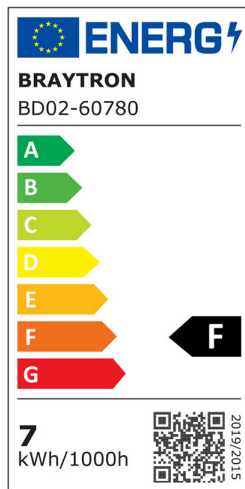

Braytron

TECHNICAL DATA SHEET

MODEL	BD02-60780
DESCRIPTION	BRY-SPOTLED G3-7W-RND-WHT-3IN1-DIM-LED SPOTLIGHT

BRAYTRON SRL

MUNICIPIUL BUCUREȘTI, SECTOR 6, BLD. IULIU MANIU, NR.616, CORP B, ET.1,BUCUREȘTI, Sector 6(RO)
info@braytron.com
www.braytron.com

General Characteristics

Model No	:	BD02-60780
Main Family	:	Indoor Lighting
Sub Family	:	LED Spotlight
Type	:	Spotlight
Body Color	:	White
Lamp Shape	:	Directional
Dimmable	:	Dimmable
Light Source	:	LED
Warranty	:	2 Years
Class	:	CLASS II
IP	:	IP20

Product Characteristics

Wattage	:	7
Color Temperature	:	3IN1
Quse Lumen	:	750
Color Rendering Index (CRI)	:	≥80
Energy Efficiency Level	:	F
Beam Angle	:	38°

Electrical Characteristics

Lifetime	:	20000 h
Voltage	:	220-240V 50/60Hz
Power Factor	:	>0,8
Material	:	PC+PC
Working Temperature	:	-20°C ~ +40°C

Dimensions & Weight

Diameter	:	85 mm
P. Height	:	43 mm
Cutout	:	70 mm
Weight	:	79 gr

Package Informations

N.W.	:	7,9 kgs
G.W.	:	9,9 kgs
PCS/CTN	:	100
Length	:	46 cm
Width	:	37 cm
Height	:	29 cm
EAN	:	5949097727610