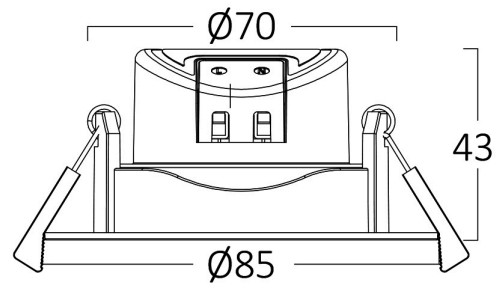

Braytron

TECHNICAL DATA SHEET

MODEL	BD02-60780
DESCRIPTION	BRY-SPOTLED G3-7W-RND-WHT-3IN1-DIM-LED SPOTLIGHT

BRAYTRON SRL

MUNICIPIUL BUCUREȘTI, SECTOR 6, BLD. IULIU MANIU, NR.616, CORP B, ET.1,BUCUREȘTI, Sector 6(RO)
info@braytron.com
www.braytron.com

General Characteristics

Model No	:	BD02-60780
Main Family	:	Indoor Lighting
Sub Family	:	LED Spotlight
Type	:	Spotlight
Body Color	:	White
Lamp Shape	:	Directional
Dimmable	:	Dimmable
Light Source	:	LED
Warranty	:	2 Years
Class	:	CLASS II
IP	:	IP20

Product Characteristics

Wattage	:	7
Color Temperature	:	3IN1
Quse Lumen	:	750
Color Rendering Index (CRI)	:	≥80
Energy Efficiency Level	:	F
Beam Angle	:	38°

Electrical Characteristics

Lifetime	:	20000 h
Voltage	:	220-240V 50/60Hz
Power Factor	:	>0,8
Material	:	PC+PC
Working Temperature	:	-20°C ~ +40°C

Dimensions & Weight

Diameter	:	85 mm
P. Height	:	43 mm
Cutout	:	70 mm
Weight	:	79 gr

Package Informations

N.W.	:	7,9 kgs
G.W.	:	9,9 kgs
PCS/CTN	:	100
Length	:	46 cm
Width	:	37 cm
Height	:	29 cm
EAN	:	5949097727610