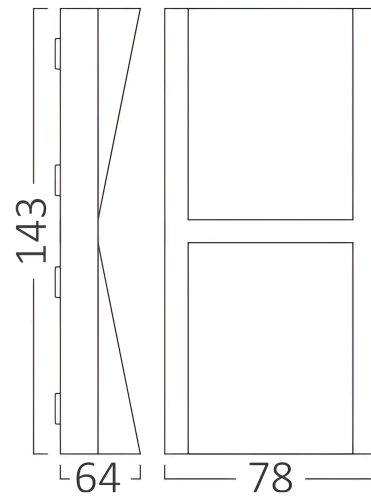

Braytron

TECHNICAL DATA SHEET

MODEL	BG38-02782
DESCRIPTION	BRY-VEKTA-C-WL.2-GRY-2x6W-3IN1-IP65-WALL LIGHT

BRAYTRON SRL

MUNICIPIUL BUCUREȘTI, SECTOR 6, BLD. IULIU MANIU, NR.616, CORP B, ET.1,BUCUREȘTI, Sector 6(RO)
info@braytron.com
www.braytron.com

General Characteristics

Model No	:	BG38-02782
Main Family	:	Outdoor Lighting
Sub Family	:	LED Wall Light
Type	:	Wall
Body Color	:	Dark Grey
Lamp Shape	:	Directional
Dimmable	:	Not-Dimmable
Light Source	:	LED
Warranty	:	2 Years
Class	:	CLASS II
IP	:	IP65

Product Characteristics

Max. wattage	:	2×6 w
Color Temperature	:	3IN1
Quse Lumen	:	1200
Color Rendering Index (CRI)	:	≥80
Energy Efficiency Level	:	F
Beam Angle	:	60°

Electrical Characteristics

Lifetime	:	20000 h
Voltage	:	220-240V 50/60Hz
Power Factor	:	>0,5
Material	:	PC+PC
Working Temperature	:	-20°C ~ +40°C

Dimensions & Weight

P. Length	:	143 mm
P. Width	:	78 mm
P. Height	:	64 mm
Weight	:	192 gr

Package Informations

N.W.	:	5,75 kgs
G.W.	:	8 kgs
PCS/CTN	:	30
Length	:	46,5 cm
Width	:	47 cm
Height	:	17,5 cm
EAN	:	5949097736193