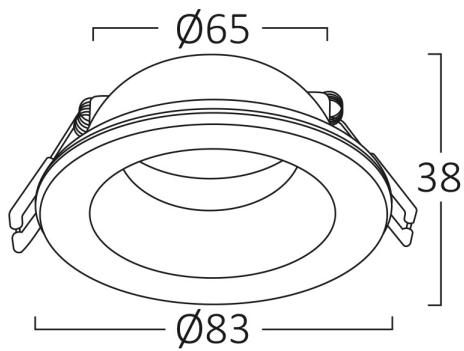

Braytron

TECHNICAL DATA SHEET

MODEL

BH03-02100

DESCRIPTION

BRY-TETRA-IP-RND-WHT-IP54-SPOTLIGHT

BRAYTRON SRL

MUNICIPIUL BUCUREȘTI, SECTOR 6, BLD. IULIU MANIU, NR.616, CORP B, ET.1,BUCUREȘTI,Sector 6(RO)
info@braytron.com
www.braytron.com