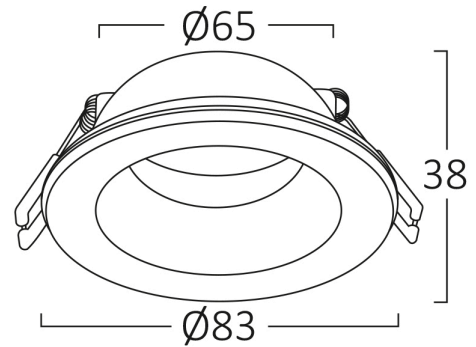

Braytron

TECHNICAL DATA SHEET

MODEL

BH03-02100

DESCRIPTION

BRY-TETRA-IP-RND-WHT-IP54-SPOTLIGHT

BRAYTRON SRL

MUNICIPIUL BUCUREȘTI, SECTOR 6, BLD. IULIU MANIU, NR.616, CORP B, ET.1,BUCUREȘTI,Sector 6(RO)
info@braytron.com
www.braytron.com