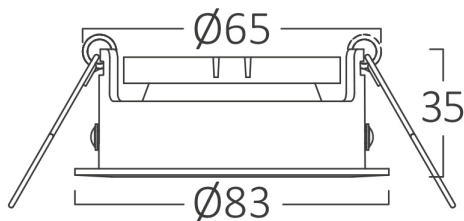

Braytron

TECHNICAL DATA SHEET

MODEL	BH03-04050
DESCRIPTION	BRY-TETRA-D-RND-WHT-SPOTLIGHT

BRAYTRON SRL

MUNICIPIUL BUCUREȘTI, SECTOR 6, BLD. IULIU MANIU, NR.616, CORP B, ET.1,BUCUREȘTI,Sector 6(RO)
info@braytron.com
www.braytron.com

General Characteristics

Model No	:	BH03-04050
Main Family	:	Indoor Lighting
Sub Family	:	GU10 Recessed Spotlight
Type	:	Spotlight
Body Color	:	White
Warranty	:	2 Years
IP	:	IP20

Product Characteristics

Max. wattage	:	Max.1×35 w
--------------	---	------------

Electrical Characteristics

Material	:	Aluminium
Working Temperature	:	-20°C ~ +40°C

Dimensions & Weight

Diameter	:	83 mm
P. Height	:	35 mm
Cutout	:	65 mm
Weight	:	64 gr

Package Informations

N.W.	:	3,2 kgs
G.W.	:	4,4 kgs
PCS/CTN	:	50
Length	:	45,5 cm
Width	:	24,5 cm
Height	:	19,5 cm
EAN	:	5949097706332