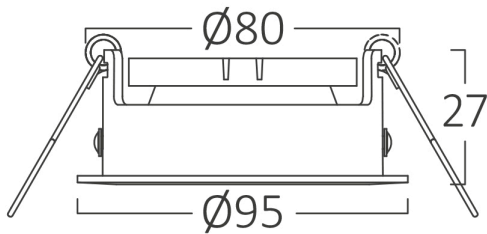

Braytron

TECHNICAL DATA SHEET

MODEL	BH03-04121
DESCRIPTION	BRY-TETRA-E-RND-BLC-SPOTLIGHT

BRAYTRON SRL

MUNICIPIUL BUCUREȘTI, SECTOR 6, BLD. IULIU MANIU, NR.616, CORP B, ET.1,BUCUREȘTI, Sector 6(RO)
info@braytron.com
www.braytron.com