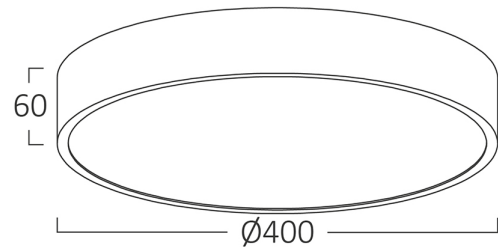

BRAYTRON SRL

MUNICIPIUL BUCUREȘTI, SECTOR 6, BLD. IULIU MANIU, NR.616, CORP B, ET.1,BUCUREȘTI, Sector 6(RO)
info@braytron.com
www.braytron.com