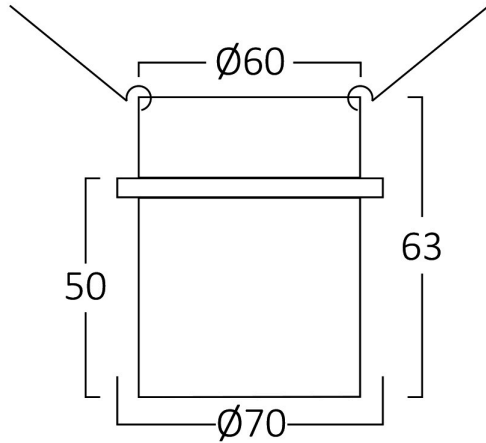

Braytron

TECHNICAL DATA SHEET

MODEL

BH03-06020

DESCRIPTION

BRY-ALFA-C-RND-WHT-GLD-SPOTLIGHT

BRAYTRON SRL

MUNICIPIUL BUCUREȘTI, SECTOR 6, BLD. IULIU MANIU, NR.616, CORP B, ET.1,BUCUREȘTI,Sector 6(RO)

info@braytron.com

www.braytron.com

General Characteristics

Model No	:	BH03-06020
Main Family	:	Indoor Lighting
Sub Family	:	GU10 Recessed Spotlight
Type	:	Spotlight
Body Color	:	White-Golden
Warranty	:	2 Years
IP	:	IP20

Product Characteristics

Max. wattage	:	Max.1×35 w
--------------	---	------------

Electrical Characteristics

Material	:	Aluminium
Working Temperature	:	-20°C ~ +40°C

Dimensions & Weight

Diameter	:	70 mm
P. Height	:	63 mm
Cutout	:	60 mm
Weight	:	66 gr

Package Informations

N.W.	:	3,3 kgs
G.W.	:	5,1 kgs
PCS/CTN	:	50
Length	:	42 cm
Width	:	40 cm
Height	:	18 cm
EAN	:	5949097728174