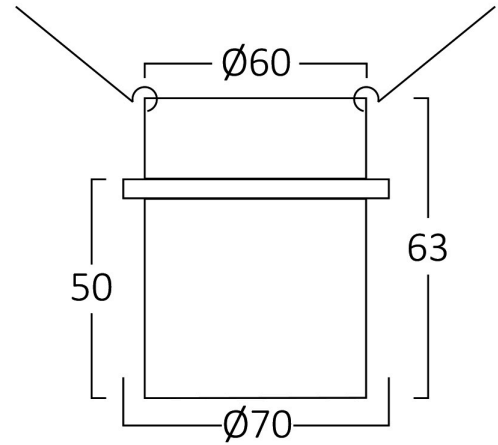

Braytron

TECHNICAL DATA SHEET

MODEL

BH03-06020

DESCRIPTION

BRY-ALFA-C-RND-WHT-GLD-SPOTLIGHT

BRAYTRON SRL

MUNICIPIUL BUCUREȘTI, SECTOR 6, BLD. IULIU MANIU, NR.616, CORP B, ET.1,BUCUREȘTI,Sector 6(RO)

info@braytron.com

www.braytron.com

General Characteristics

Model No	:	BH03-06020
Main Family	:	Indoor Lighting
Sub Family	:	GU10 Recessed Spotlight
Type	:	Spotlight
Body Color	:	White-Golden
Warranty	:	2 Years
IP	:	IP20

Product Characteristics

Max. wattage	:	Max.1×35 w
--------------	---	------------

Electrical Characteristics

Material	:	Aluminium
Working Temperature	:	-20°C ~ +40°C

Dimensions & Weight

Diameter	:	70 mm
P. Height	:	63 mm
Cutout	:	60 mm
Weight	:	66 gr

Package Informations

N.W.	:	3,3 kgs
G.W.	:	5,1 kgs
PCS/CTN	:	50
Length	:	42 cm
Width	:	40 cm
Height	:	18 cm
EAN	:	5949097728174