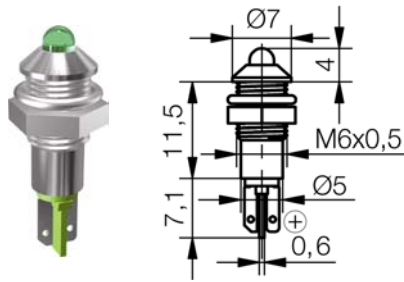

Außenreflektor glanzchrom Outside reflector polish chromium Typ / type	Artikel Nr.: / part number	
	12-14 V	24-28 V
rot / red	SMQD 06002	SMQD 06004
gelb / yellow	SMQD 06102	SMQD 06104
grün / green	SMQD 06202	SMQD 06204
blau / blue	SMQD 06402	SMQD 06404
weiß / white	SMQD 06602	SMQD 06604

Außenreflektor schwarzchrom Outside reflector black chromium Typ / type	Artikel Nr.: / part number	
	12-14 V	24-28 V
rot / red	SMRD 06002	SMRD 06004
gelb / yellow	SMRD 06102	SMRD 06104
grün / green	SMRD 06202	SMRD 06204
blau / blue	SMRD 06402	SMRD 06404
weiß / white	SMRD 06602	SMRD 06604