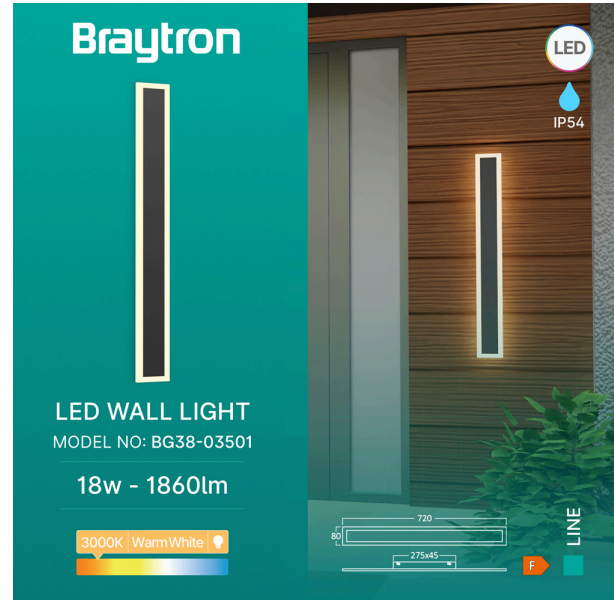

Braytron

TECHNICAL DATA SHEET

MODEL	BG38-03501
DESCRIPTION	BRY-LINE-75-18W-BLC-IP54-LED WALL LIGHT

IP54

BRAYTRON SRL

MUNICIPIUL BUCUREȘTI, SECTOR 6, BLD. IULIU MANIU, NR.616, CORP B, ET.1,BUCUREȘTI, Sector 6(RO)
info@braytron.com
www.braytron.com

General Characteristics

Model No	:	BG38-03501
Main Family	:	Outdoor Lighting
Sub Family	:	LED Wall Light
Type	:	Wall
Body Color	:	Black
Lamp Shape	:	Non-Directional
Dimmable	:	Not-Dimmable
Warranty	:	2 Years
Class	:	CLASS I
IP	:	IP54

Product Characteristics

Wattage	:	18
Color Temperature	:	3000K
Quse Lumen	:	1300
Color Rendering Index (CRI)	:	≥80
Energy Efficiency Level	:	F
Beam Angle	:	120°

Electrical Characteristics

Lifetime	:	20000 h
Voltage	:	220-240V 50/60Hz
Power Factor	:	>0,5
Material	:	Aluminium-PMMA
Working Temperature	:	-20°C ~ +40°C