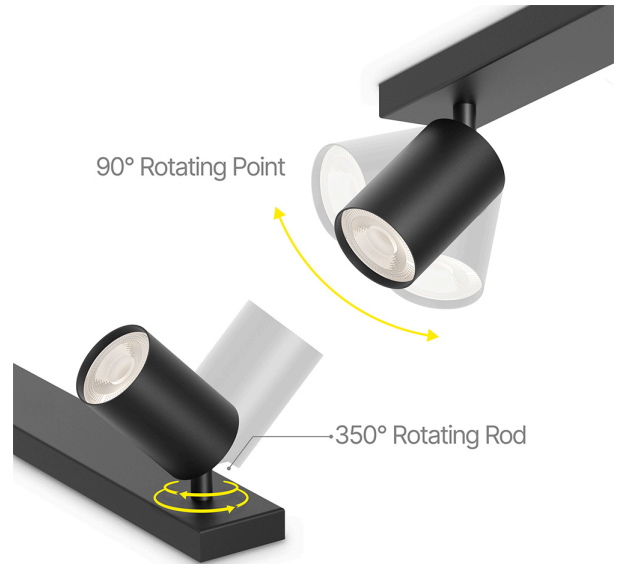

Braytron

TECHNICAL DATA SHEET

MODEL	BH04-00841
DESCRIPTION	BRY-BETA-SRQ_4-BLC-GU10-SPOTLIGHT

BRAYTRON SRL

MUNICIPIUL BUCUREȘTI, SECTOR 6, BLD. IULIU MANIU, NR.616, CORP B, ET.1,BUCUREȘTI, Sector 6(RO)
info@braytron.com
www.braytron.com