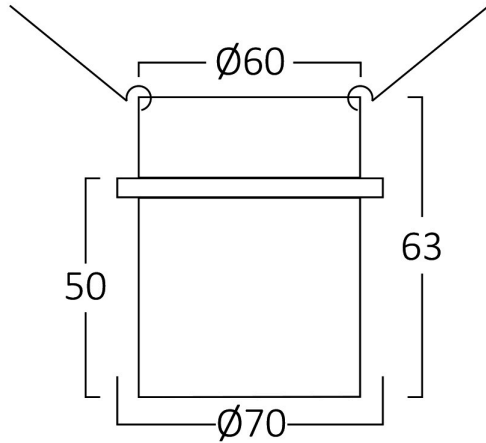

Braytron

TECHNICAL DATA SHEET

MODEL

BH03-06021

DESCRIPTION

BRY-ALFA-C-RND-BLC-GLD-SPOTLIGHT

BRAYTRON SRL

MUNICIPIUL BUCUREȘTI, SECTOR 6, BLD. IULIU MANIU, NR.616, CORP B, ET.1,BUCUREȘTI,Sector 6(RO)
info@braytron.com
www.braytron.com

General Characteristics

Model No	:	BH03-06021
Main Family	:	Indoor Lighting
Sub Family	:	GU10 Recessed Spotlight
Type	:	Spotlight
Body Color	:	Black-Golden
Warranty	:	2 Years
IP	:	IP20

Product Characteristics

Max. wattage	:	Max.1×35 w
--------------	---	------------

Electrical Characteristics

Material	:	Aluminium
Working Temperature	:	-20°C ~ +40°C

Dimensions & Weight

Diameter	:	70 mm
P. Height	:	63 mm
Cutout	:	60 mm
Weight	:	66 gr

Package Informations

N.W.	:	3,3 kgs
G.W.	:	5,1 kgs
PCS/CTN	:	50
Length	:	42 cm
Width	:	40 cm
Height	:	18 cm
EAN	:	5949097727436