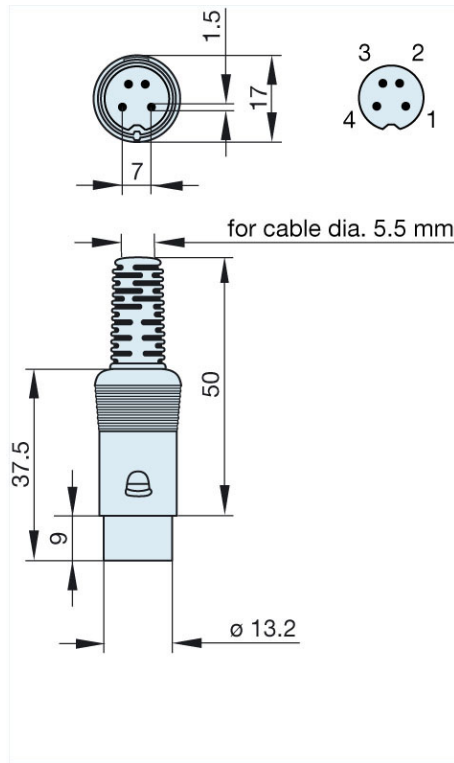

Picture
Drawing

Belden Deutschland GmbH
Im Gewerbepark 2
58579 Schalksmühle
Germany
Phone: +49 7127/14-1806
E-Mail: icos-sales@belden.com

The information published in the websites has been compiled as carefully as possible. It is subject to alteration without notice in technical as well as in price-related/commercial respect. The complete information and data were available on user documentation. Mandatory information can only be obtained by a concrete query.