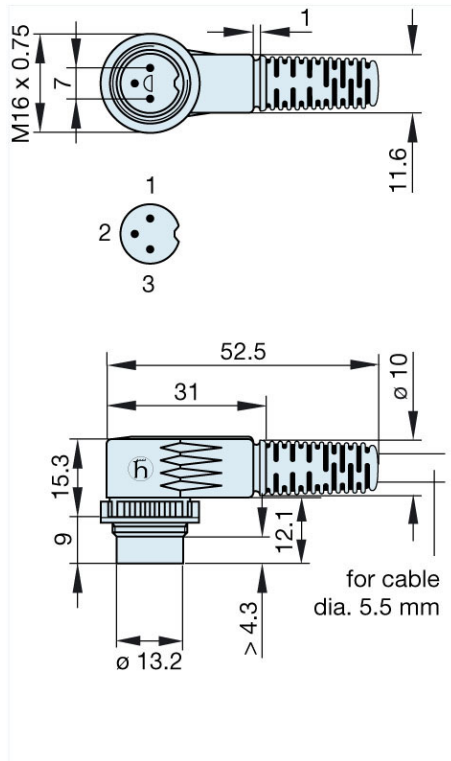

HIRSCHMANN

A BELDEN BRAND

Industrial Connecting Solutions: Circular Connectors: Audio/Video Connectors: DIN EN 60 130-09 Connectors (MAS/MAK series): with locking screw: Angled plugs: MAWI 3100 grau/grey
<http://www.e-catalog.beldensolutions.com/link/57078-24228-256281-256282-24384-24391-24394-34579/en/conf/ui/state>

Picture
Drawing

Belden Deutschland GmbH
Im Gewerbepark 2
58579 Schalksmühle
Germany
Phone: +49 7127/14-1806
E-Mail: icos-sales@belden.com

The information published in the websites has been compiled as carefully as possible. It is subject to alteration without notice in technical as well as in price-related/commercial respect. The complete information and data were available on user documentation. Mandatory information can only be obtained by a concrete query.