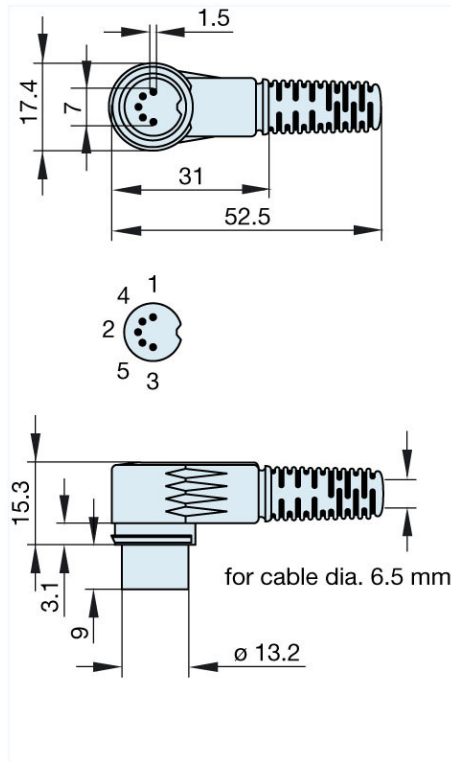

Picture

Drawing

Belden Deutschland GmbH
Im Gewerbepark 2
58579 Schalksmühle
Germany
Phone: +49 7127/14-1806
E-Mail: icos-sales@belden.com

The information published in the websites has been compiled as carefully as possible. It is subject to alteration without notice in technical as well as in price-related/commercial respect. The complete information and data were available on user documentation. Mandatory information can only be obtained by a concrete query.