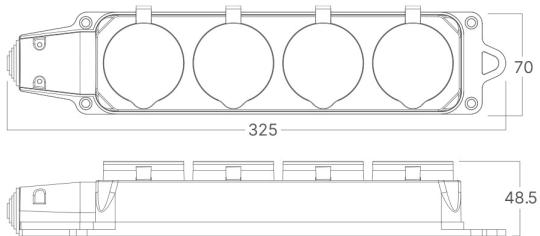

Braytron

TECHNICAL DATA SHEET

MODEL	BY72-01004
DESCRIPTION	BRY-IPLINE-4 WAY-WO/CABLE-TPE-IP44- SOCKET

BRAYTRON SRL

MUNICIPIUL BUCUREȘTI, SECTOR 6, BLD. IULIU MANIU, NR.616, CORP B, ET.1,BUCUREȘTI, Sector 6(RO)
info@braytron.com
www.braytron.com

General Characteristics

Model No	:	BY72-01004
Main Family	:	Electrical
Sub Family	:	Extension Cord
Type	:	Socket
Body Color	:	Black
Warranty	:	2 Years
Class	:	CLASS I
IP	:	IP44

Product Characteristics

Max. wattage	:	Max.3600 w
--------------	---	------------

Electrical Characteristics

Voltage	:	220-240V 50/60Hz
Material	:	TPE-Copper
Working Temperature	:	-20°C ~ +40°C

Package Informations

PCS/CTN	:	40
Length	:	59,5 cm
Width	:	34,5 cm
Height	:	29,5 cm
EAN	:	5949097751097