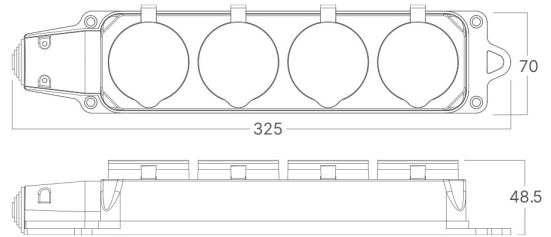

Braytron

TECHNICAL DATA SHEET

MODEL	BY72-01004
DESCRIPTION	BRY-IPLINE-4 WAY-WO/CABLE-TPE-IP44- SOCKET

BRAYTRON SRL

MUNICIPIUL BUCUREȘTI, SECTOR 6, BLD. IULIU MANIU, NR.616, CORP B, ET.1,BUCUREȘTI, Sector 6(RO)
info@braytron.com
www.braytron.com

General Characteristics

Model No	:	BY72-01004
Main Family	:	Electrical
Sub Family	:	Extension Cord
Type	:	Socket
Body Color	:	Black
Warranty	:	2 Years
Class	:	CLASS I
IP	:	IP44

Product Characteristics

Max. wattage	:	Max.3600 w
--------------	---	------------

Electrical Characteristics

Voltage	:	220-240V 50/60Hz
Material	:	TPE-Copper
Working Temperature	:	-20°C ~ +40°C

Package Informations

PCS/CTN	:	40
Length	:	59,5 cm
Width	:	34,5 cm
Height	:	29,5 cm
EAN	:	5949097751097