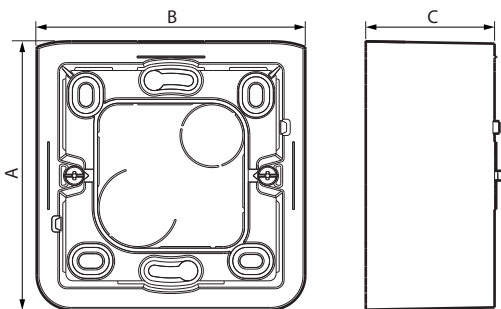

Mosaic™ Surface-mounting boxes

Cat. No(s): 0 802 80/81/82/83/84/85/86/89
 0 802 74/76/78

0 802 81

0 802 86

1. DESCRIPTION

Surface-mounting frames with pre-cut removable entries (top/bottom).
 Supplied with screws.

2. GAMME

Surface-mounting boxes	White
For 2 modules, equipped with a 20 x 12.5 mm removable entry	0 802 80 0 802 81
For 3 modules, equipped with a 20 x 12.5 mm removable entry	0 802 89
For 4, 5 or 2 x 2 horizontal modules equipped with a 32 x 12.5 mm removable entry	0 802 85
For 6, 8 or 3 x 2 horizontal modules equipped with a 32 x 12.5 mm removable entry	0 802 86
For 10 or 4 x 2 horizontal modules equipped with a 40 x 20 mm removable entry	0 802 84
For 5 or 2 x 2 vertical modules equipped with a 20 x 12.5 mm removable entry	0 802 82
For 3 x 2 vertical modules equipped with a 20 x 12.5 mm removable entry	0 802 83
For 2 x 5, 2 x 2 x 2 modules, equipped with two 40 x 20 mm removable entries	0 802 74
For 2 x 6, 2 x 8 or 2 x 3 x 2 modules, equipped with three 40 x 20 mm removable entries	0 802 76
For 2 x 10 modules, equipped with four 40 x 20 mm removable entries	0 802 78

3. DIMENSIONS (mm)

3. DIMENSIONS (mm) (continued)

Cat. Nos	A	B	C
0 802 80	83.5	83.5	30
0 802 81	83.5	83.5	40
0 802 89	83.5	124.5	40
0 802 82/85	83.5	154.5	40
0 802 83/86	83.5	225.5	40
0 802 84	83.5	296.5	40
0 802 74	167.5	167.5	46
0 802 76	167.5	238.5	46
0 802 78	167.5	319.5	46