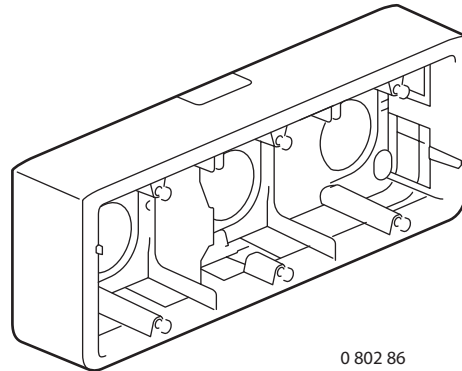

Mosaic™ Surface-mounting boxes

Cat. No(s): 0 802 80/81/82/83/84/85/86/89
 0 802 74/76/78

0 802 81

0 802 86

1. DESCRIPTION

Surface-mounting frames with pre-cut removable entries (top/bottom).
 Supplied with screws.

2. GAMME

Surface-mounting boxes	White
For 2 modules, equipped with a 20 x 12.5 mm removable entry	0 802 80 0 802 81
For 3 modules, equipped with a 20 x 12.5 mm removable entry	0 802 89
For 4, 5 or 2 x 2 horizontal modules equipped with a 32 x 12.5 mm removable entry	0 802 85
For 6, 8 or 3 x 2 horizontal modules equipped with a 32 x 12.5 mm removable entry	0 802 86
For 10 or 4 x 2 horizontal modules equipped with a 40 x 20 mm removable entry	0 802 84
For 5 or 2 x 2 vertical modules equipped with a 20 x 12.5 mm removable entry	0 802 82
For 3 x 2 vertical modules equipped with a 20 x 12.5 mm removable entry	0 802 83
For 2 x 5, 2 x 2 x 2 modules, equipped with two 40 x 20 mm removable entries	0 802 74
For 2 x 6, 2 x 8 or 2 x 3 x 2 modules, equipped with three 40 x 20 mm removable entries	0 802 76
For 2 x 10 modules, equipped with four 40 x 20 mm removable entries	0 802 78

3. DIMENSIONS (mm)

3. DIMENSIONS (mm) (continued)

Cat. Nos	A	B	C
0 802 80	83.5	83.5	30
0 802 81	83.5	83.5	40
0 802 89	83.5	124.5	40
0 802 82/85	83.5	154.5	40
0 802 83/86	83.5	225.5	40
0 802 84	83.5	296.5	40
0 802 74	167.5	167.5	46
0 802 76	167.5	238.5	46
0 802 78	167.5	319.5	46