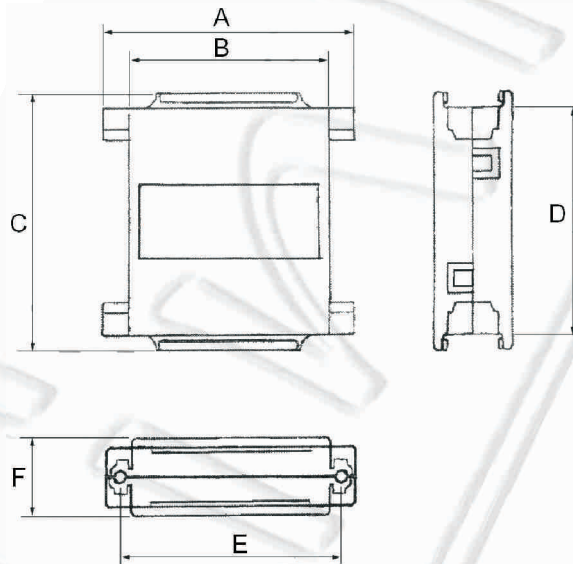

CDA SERIES D-SUB HOODS

Specification:

Shell: Plastic Metallised

Series No.	No. of Contact	A	B	C	D	E	F	
CDA09V	9/9	33.80	20.00	56.08	49.34	25.00	16.44	
CDA0925V	9/25	Dimensions are presented on a pic.						CDA0925V
CDA25V	25/25	53.04	42.33	56.04	49.34	47.00	16.16	