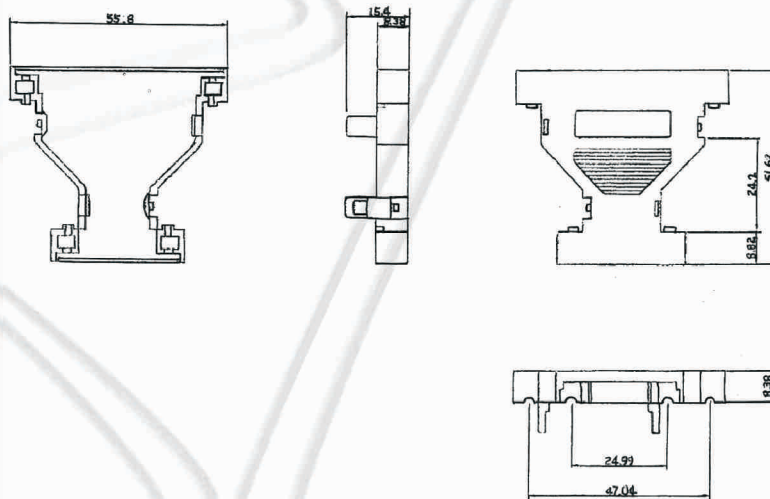

CDA SERIES D-SUB HOODS

Specification:

Shell: Plastic Metallised

Series No.	No. of Contact	A	B	C	D	E	F	
CDA09V	9/9	33.80	20.00	56.08	49.34	25.00	16.44	
CDA0925V	9/25	Dimensions are presented on a pic.						CDA0925V
CDA25V	25/25	53.04	42.33	56.04	49.34	47.00	16.16	

CDA0925V