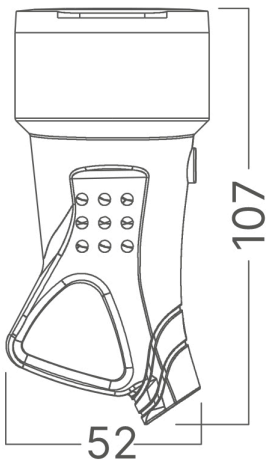

Braytron

TECHNICAL DATA SHEET

MODEL

BY74-00102

DESCRIPTION

BRY-IPLINE-TPF02-W/COVER-TPE-IP44-FEMALE SOCKET

BRAYTRON SRL

MUNICIPIUL BUCUREȘTI, SECTOR 6, BLD. IULIU MANIU, NR.616, CORP B, ET.1,BUCUREȘTI,Sector 6(RO)
info@braytron.com
www.braytron.com

General Characteristics

Model No	:	BY74-00102
Main Family	:	Electrical
Sub Family	:	Extension Cord
Type	:	Socket
Body Color	:	Black
Warranty	:	2 Years
Class	:	CLASS I
IP	:	IP44

Product Characteristics

Max. wattage	:	Max.3600 w
--------------	---	------------

Electrical Characteristics

Voltage	:	220-240V 50/60Hz
Material	:	TPE-Copper
Working Temperature	:	-20°C ~ +40°C

Package Informations

PCS/CTN	:	200
Length	:	52 cm
Width	:	27 cm
Height	:	44,5 cm
EAN	:	5949097751110