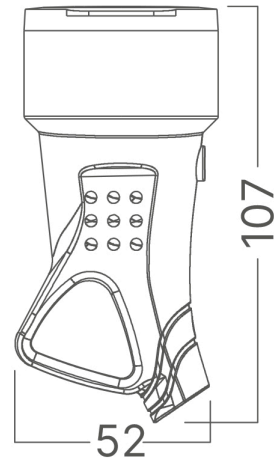

Braytron

TECHNICAL DATA SHEET

MODEL

BY74-00102

DESCRIPTION

BRY-IPLINE-TPF02-W/COVER-TPE-IP44-FEMALE SOCKET

BRAYTRON SRL

MUNICIPIUL BUCUREȘTI, SECTOR 6, BLD. IULIU MANIU, NR.616, CORP B, ET.1,BUCUREȘTI,Sector 6(RO)
info@braytron.com
www.braytron.com

General Characteristics

Model No	:	BY74-00102
Main Family	:	Electrical
Sub Family	:	Extension Cord
Type	:	Socket
Body Color	:	Black
Warranty	:	2 Years
Class	:	CLASS I
IP	:	IP44

Product Characteristics

Max. wattage	:	Max.3600 w
--------------	---	------------

Electrical Characteristics

Voltage	:	220-240V 50/60Hz
Material	:	TPE-Copper
Working Temperature	:	-20°C ~ +40°C

Package Informations

PCS/CTN	:	200
Length	:	52 cm
Width	:	27 cm
Height	:	44,5 cm
EAN	:	5949097751110