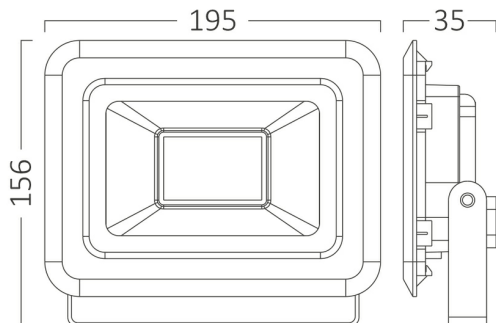

## PRODUCT DATASHEET

MODEL NO BT60-35031

DESCRIPTION BRY-FLOOD-SF-50W-BLC-6500K-IP65-LED FLOODLIGHT

Luminare is intended to use in outdoor applications

### General Characteristics

Model No	:	BT60-35031
Main Family	:	Outdoor Lighting
Sub Family	:	LED Floodlight
Type	:	Flood
Body Color	:	Black
Lamp Shape	:	Directional
Dimmable	:	Not-Dimmable
Light Source	:	LED
Warranty	:	2 years
Class	:	Class I
IP	:	IP65
IK	:	IK06

### Package Informations

N.W.	:	4,30 kgs
G.W.	:	5,20 kgs
PCS/CTN	:	10 pcs
Length	:	315 mm
Width	:	265 mm
Height	:	215 mm
EAN	:	5949097725692

### Dimensions & Weight

P. Length	:	195 mm
P. Width	:	34 mm
P. Height	:	156 mm
Weight	:	430 gr