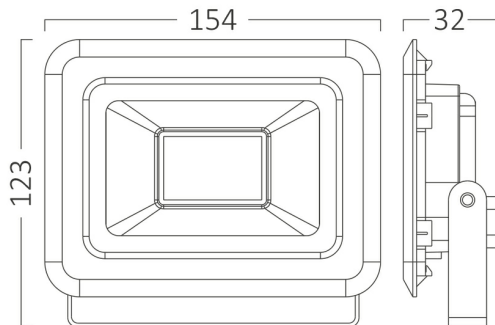

## PRODUCT DATASHEET

MODEL NO BT60-33031

DESCRIPTION BRY-FLOOD-SF-30W-BLC-6500K-IP65-LED FLOODLIGHT

Luminare is intended to use in outdoor applications

### General Characteristics

Model No	:	BT60-33031
Main Family	:	Outdoor Lighting
Sub Family	:	LED Floodlight
Type	:	Flood
Body Color	:	Black
Lamp Shape	:	Directional
Dimmable	:	Not-Dimmable
Light Source	:	LED
Warranty	:	2 years
Class	:	Class I
IP	:	IP65
IK	:	IK06

### Package Informations

N.W.	:	5,50 kgs
G.W.	:	6,60 kgs
PCS/CTN	:	20 pcs
Length	:	275 mm
Width	:	255 mm
Height	:	335 mm
EAN	:	5949097725678

### Dimensions & Weight

P. Length	:	154 mm
P. Width	:	26 mm
P. Height	:	123 mm
Weight	:	275 gr