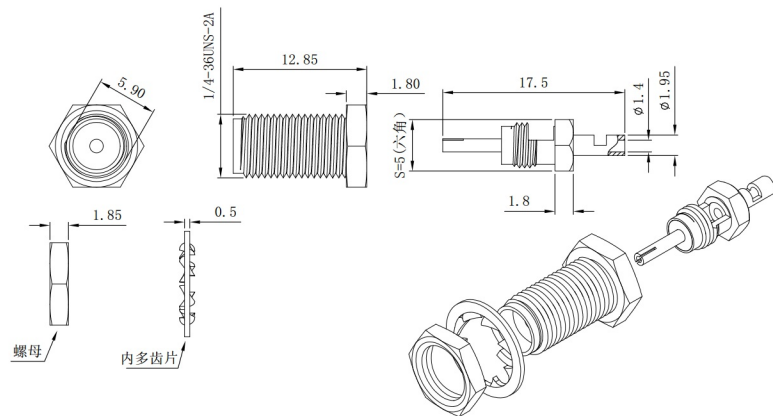

SMA female Connector gold plated

TME	
GSM-IPXSMA-150	